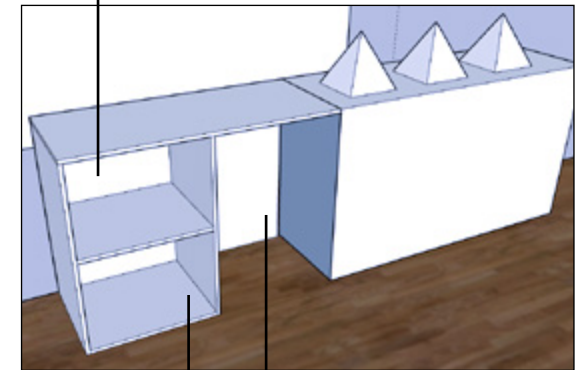

EXHIBITION SPACE

1.6 X 6 SQM

Artwork description + QR code to scan

2 x 2 meters frame

30 x 30 cm candy piles
& :

Description of pyramid illustration:

- 2020 Average daily revenues in euros
- Pyramid height
- Candy type + amount
- Info Source

BACK

Storage for tissues and gloves boxes

Area for trash bin

Storage for candy bags

EXHIBITION SPACE

1.6 X 6 SQM

2 x 2 meters
tarpaulin

6 x 2 meters
tarpaulin

EXHIBITION SPACE

3 X 3 SQM

- Shelf for tissues and gloves boxes
- Hook for clamp
- Storage for candy bags

Area for trash bin

BACK

EXHIBITION SPACE

2 X 5 SQM

2 x 2 x 2 meters DataViz sculpture