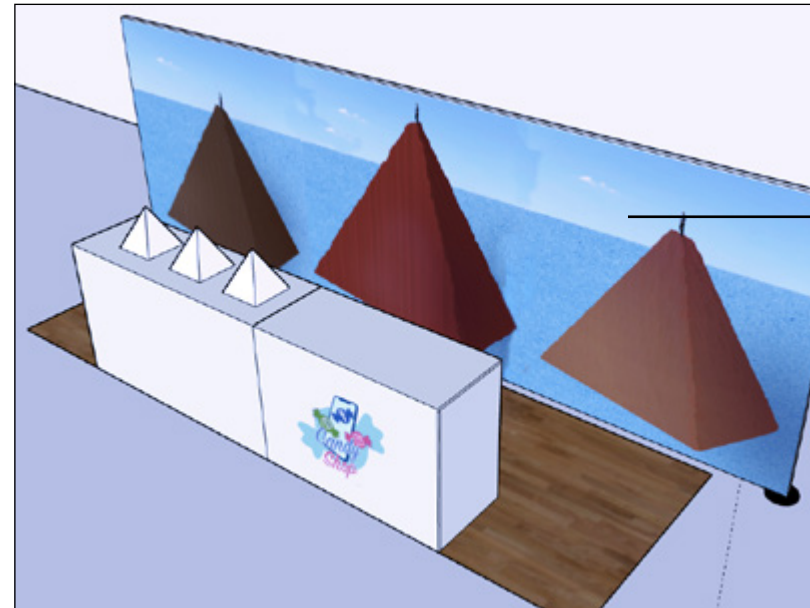

EXHIBITION SPACE

1.6 X 6 SQM

Artwork description + QR code to scan

2 x 2 meters frame

30 x 30 cm candy piles
& :

Description of pyramid illustration:

- 2020 Average daily revenues in euros
- Pyramid height
- Candy type + amount
- Info Source

BACK

Storage for tissues and gloves boxes

Area for trash bin

Storage for candy bags

EXHIBITION SPACE

1.6 X 6 SQM

2 x 2 meters
tarpaulin

6 x 2 meters
tarpaulin

EXHIBITION SPACE

3 X 3 SQM

- Shelf for tissues and gloves boxes
- Hook for clamp
- Storage for candy bags

Area for trash bin

BACK

EXHIBITION SPACE

2 X 5 SQM

2 x 2 x 2 meters DataViz sculpture

SCULPTURE PROTOTYPES

20 X 20 x 20 CM

Revenues in Chocolate balls

Revenues in Bonbons Gomme

Revenues in Caramel

CANDY PILES PROTOTYPES

30 X 30 x 30 CM

Chocolate balls