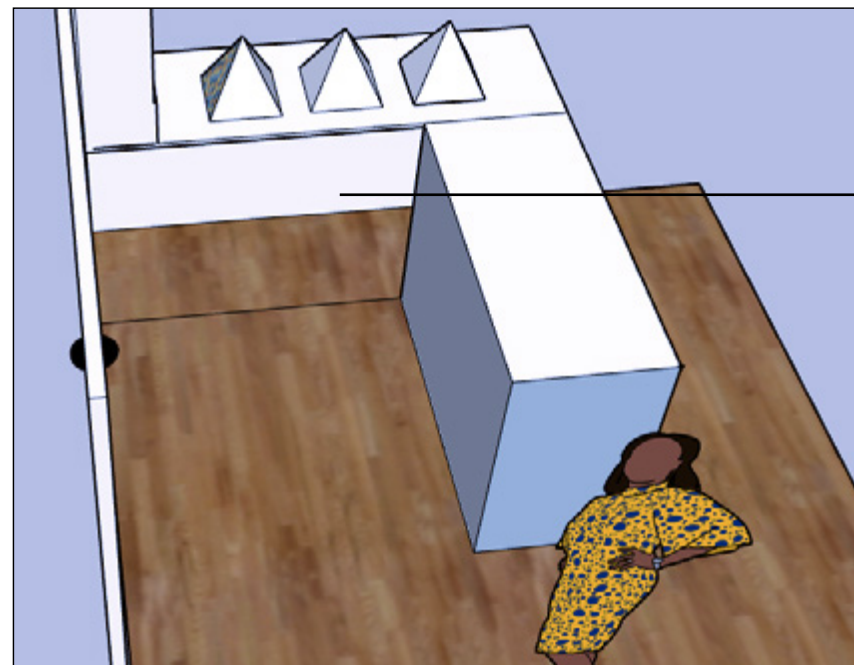

EXHIBITION SPACE

1.6 X 6 SQM

Artwork description + QR code to scan

2 x 2 meters frame

30 x 30 cm candy piles
& :

Description of pyramid illustration:

- 2020 Average daily revenues in euros
- Pyramid height
- Candy type + amount
- Info Source

EXHIBITION SPACE

3 X 3 SQM

- Shelf for tissues and gloves boxes
- Hook for clamp
- Storage for candy bags

Area for trash bin

BACK

EXHIBITION SPACE

2 X 5 SQM

2 x 2 x 2 meters DataViz sculpture