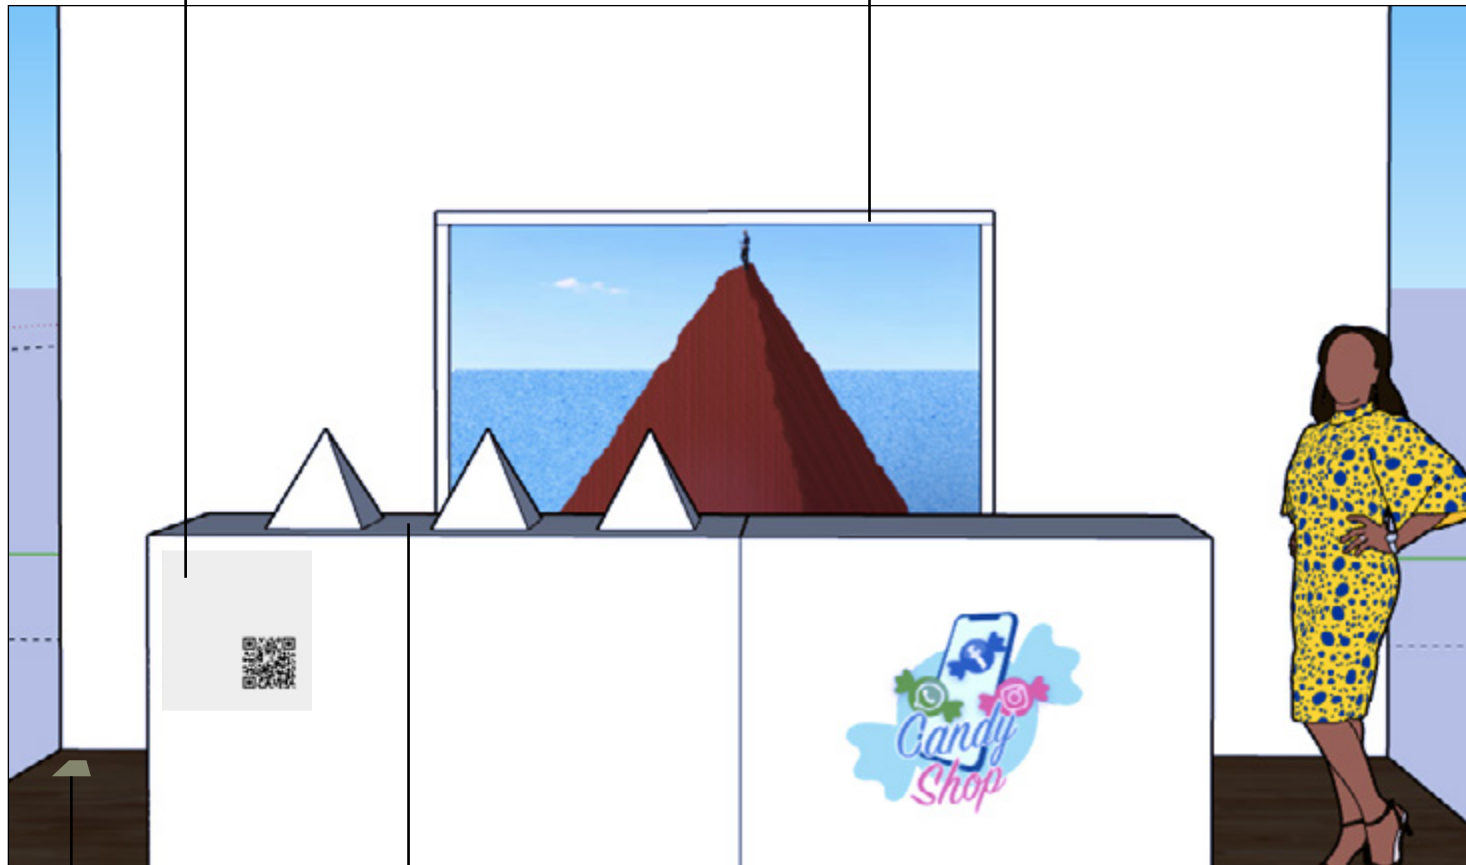

FB + IG + WHATSAPP COMBINED

Average Daily Revenue 2020: 195.5 M Euros

Source: Facebook Investor Relations

In Bonbons Gomme
Pyramid height: 23.2 meters

In chocolate balls
Pyramid height: 30.34 meters

In caramel
Pyramid height: 21.74 meters

EXHIBITION SPACE

1.6 X 6 SQM

Artwork description + QR code to scan

2 x 2 meters frame

30 x 30 cm candy piles
& :

Description of pyramid illustration:

- 2020 Average daily revenues in euros
- Pyramid height
- Candy type + amount
- Info Source