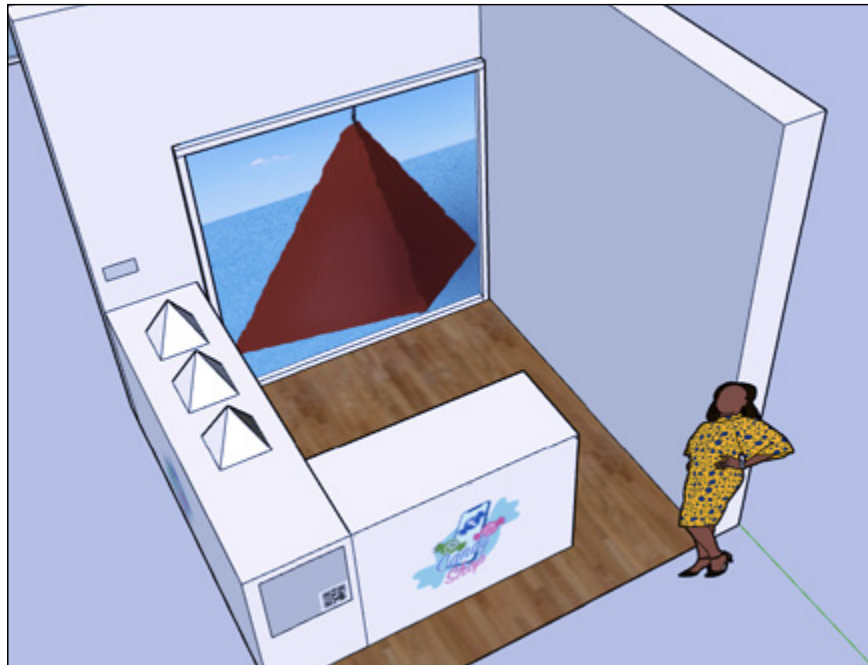

EXHIBITION SPACE

1.6 X 6 SQM

Artwork description + QR code to scan

2 x 2 meters frame

30 x 30 cm candy piles
& :

Description of pyramid illustration:

- 2020 Average daily revenues in euros
- Pyramid height
- Candy type + amount
- Info Source

EXHIBITION SPACE

3 X 3 SQM

- Shelf for tissues and gloves boxes
- Hook for clamp
- Storage for candy bags

Area for trash bin

BACK

EXHIBITION SPACE

2 X 5 SQM

2 x 2 x 2 meters DataViz sculpture