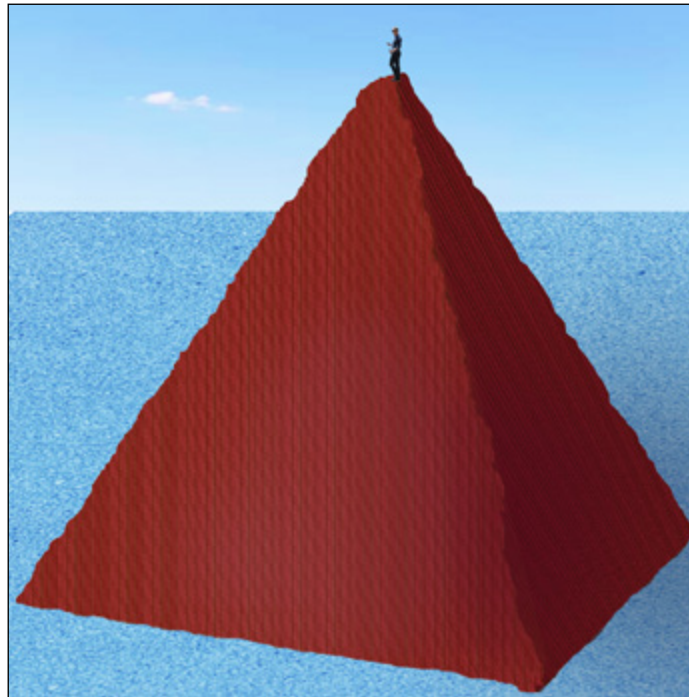

In chocolate balls
Pyramid height: 30.34 meters