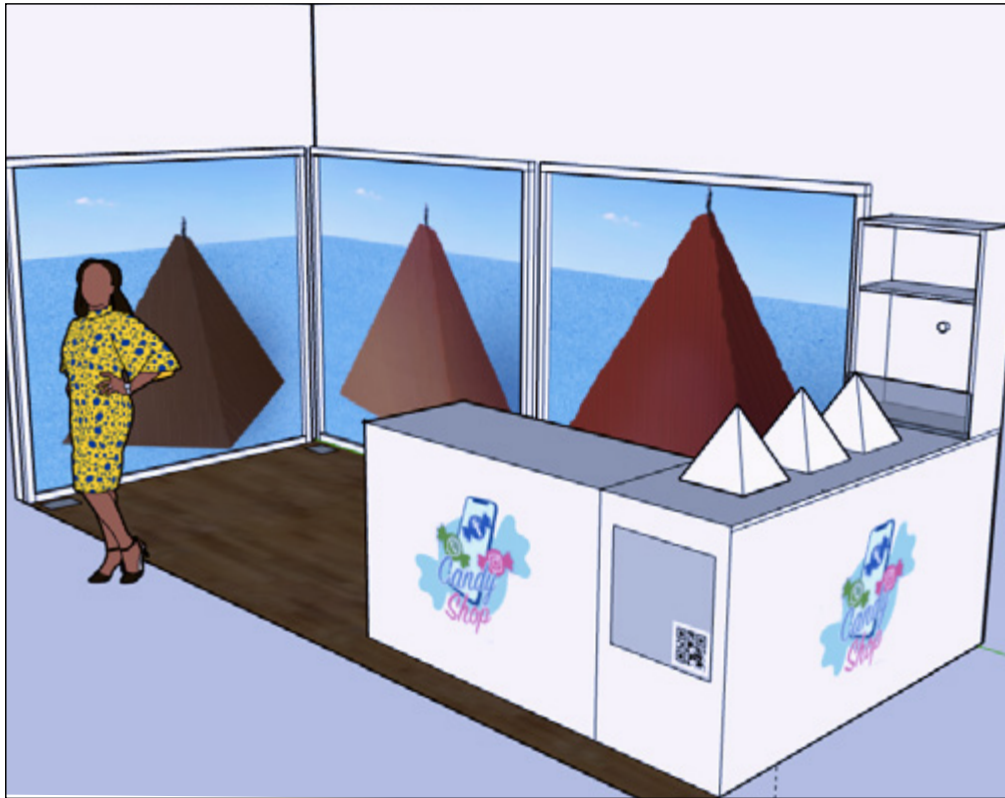

EXHIBITION SPACE

1.6 X 6 SQM

Artwork description + QR code to scan

2 x 2 meters frame

30 x 30 cm candy piles
& :

Description of pyramid illustration:

- 2020 Average daily revenues in euros
- Pyramid height
- Candy type + amount
- Info Source

EXHIBITION SPACE

3 X 3 SQM

- Shelf for tissues and gloves boxes
- Hook for clamp
- Storage for candy bags

Area for trash bin

BACK

EXHIBITION SPACE

2 X 5 SQM

2 x 2 x 2 meters DataViz sculpture

SCULPTURE PROTOTYPES

20 X 20 x 20 CM

Revenues in Chocolate balls

Revenues in Bonbons Gomme

Revenues in Caramel

CANDY PILES PROTOTYPES

30 X 30 x 30 CM

Chocolate balls