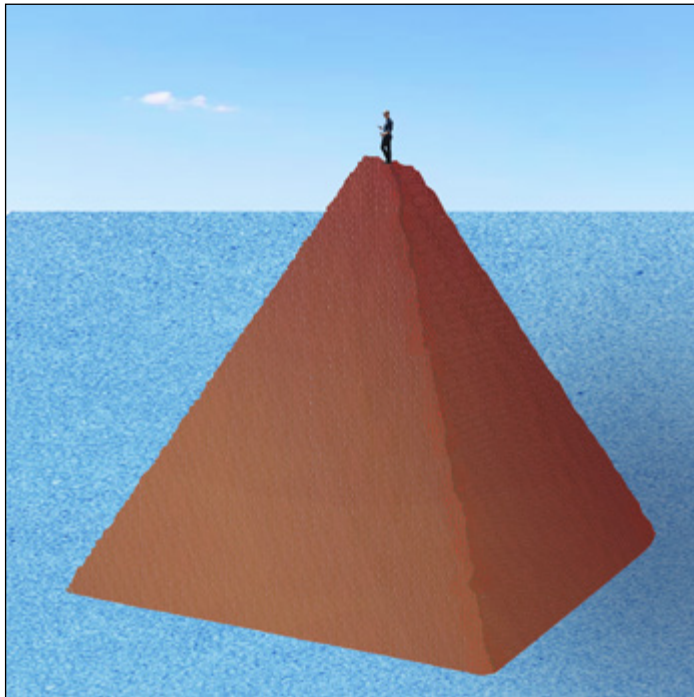

VISUALIZATION UPDATES

FB + IG + WHATSAPP COMBINED

Average Daily Revenue 2020: 195.5 M Euros

Source: Facebook Investor Relations

In Bonbons Gomme
Pyramid height: 23.2 meters