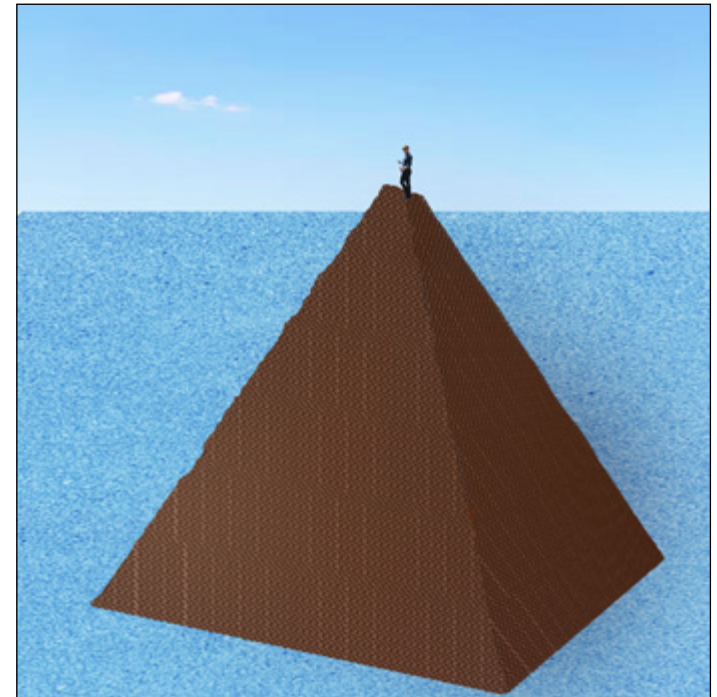

FB + IG + WHATSAPP COMBINED

Average Daily Revenue 2020: 195.5 M Euros

Source: Facebook Investor Relations

In Bonbons Gomme
Pyramid height: 23.2 meters

In chocolate balls
Pyramid height: 30.34 meters

In caramel
Pyramid height: 21.74 meters

EXHIBITION SPACE

1.6 X 6 SQM

Artwork description + QR code to scan

2 x 2 meters frame

30 x 30 cm candy piles
& :

Description of pyramid illustration:

- 2020 Average daily revenues in euros
- Pyramid height
- Candy type + amount
- Info Source