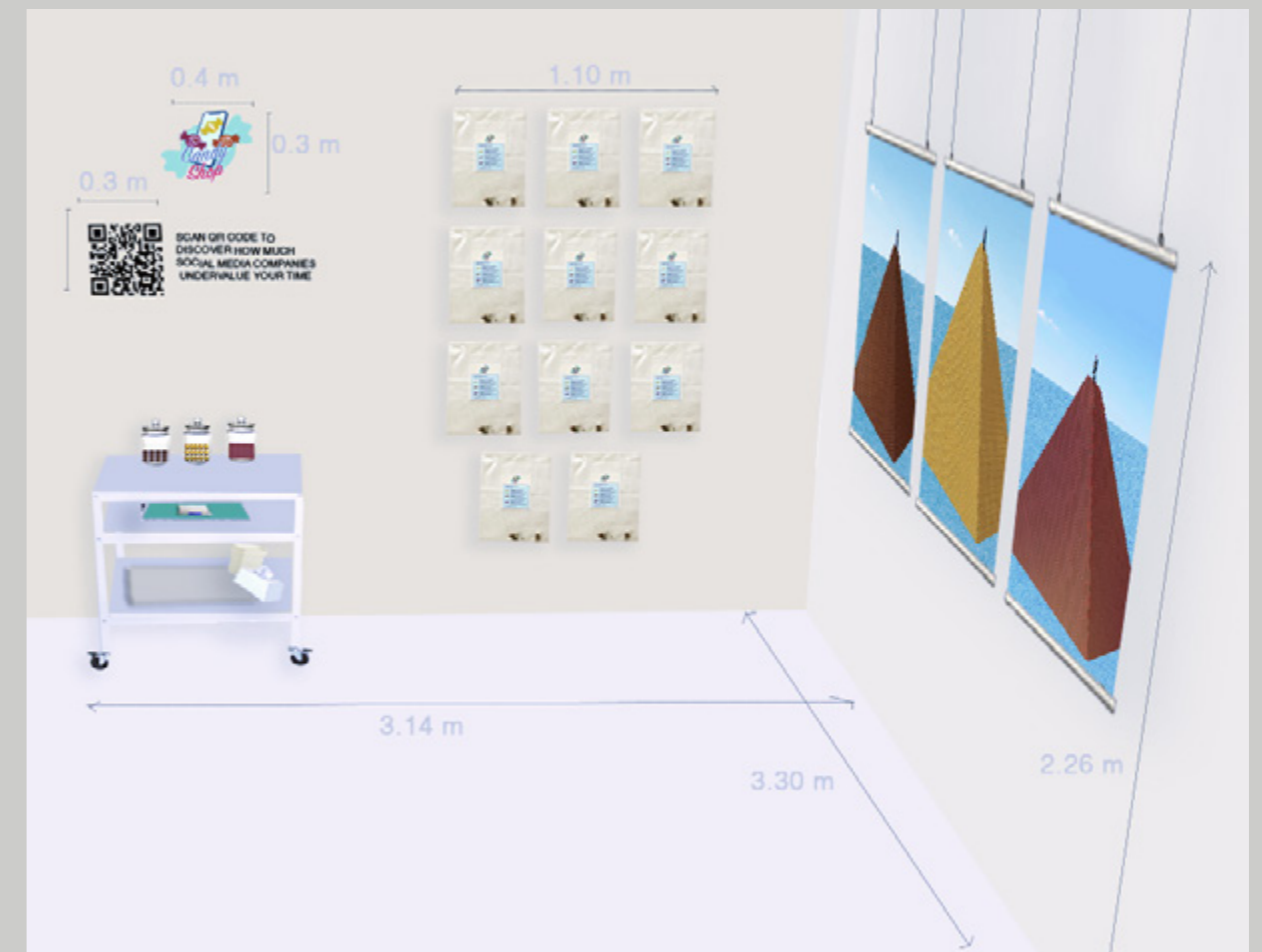

GROUND FLOOR

Option 1:
2.80 x 3.16 meters

Location of walls on map

Option 1:
2.80 x 3.16 meters

Dimensions of installation

FIRST FLOOR

Option 3:
2.23 x 2.86 meters

Option 2:
3.14 x 3.30 meters

Location of walls on map

Option 2:
3.14 x 3.30 meters

Dimensions of installation

Option 3:
2.23 x 2.86 meters

Dimensions of installation

FIRST FLOOR

Location of walls on map

Option 2b:
2.95 x 3.17 meters
with fake wall

Option 2b:
2.95 x 3.17 meters
with fake wall

Dimensions of fake wall:
3.30 meters in length

Dimensions of installation