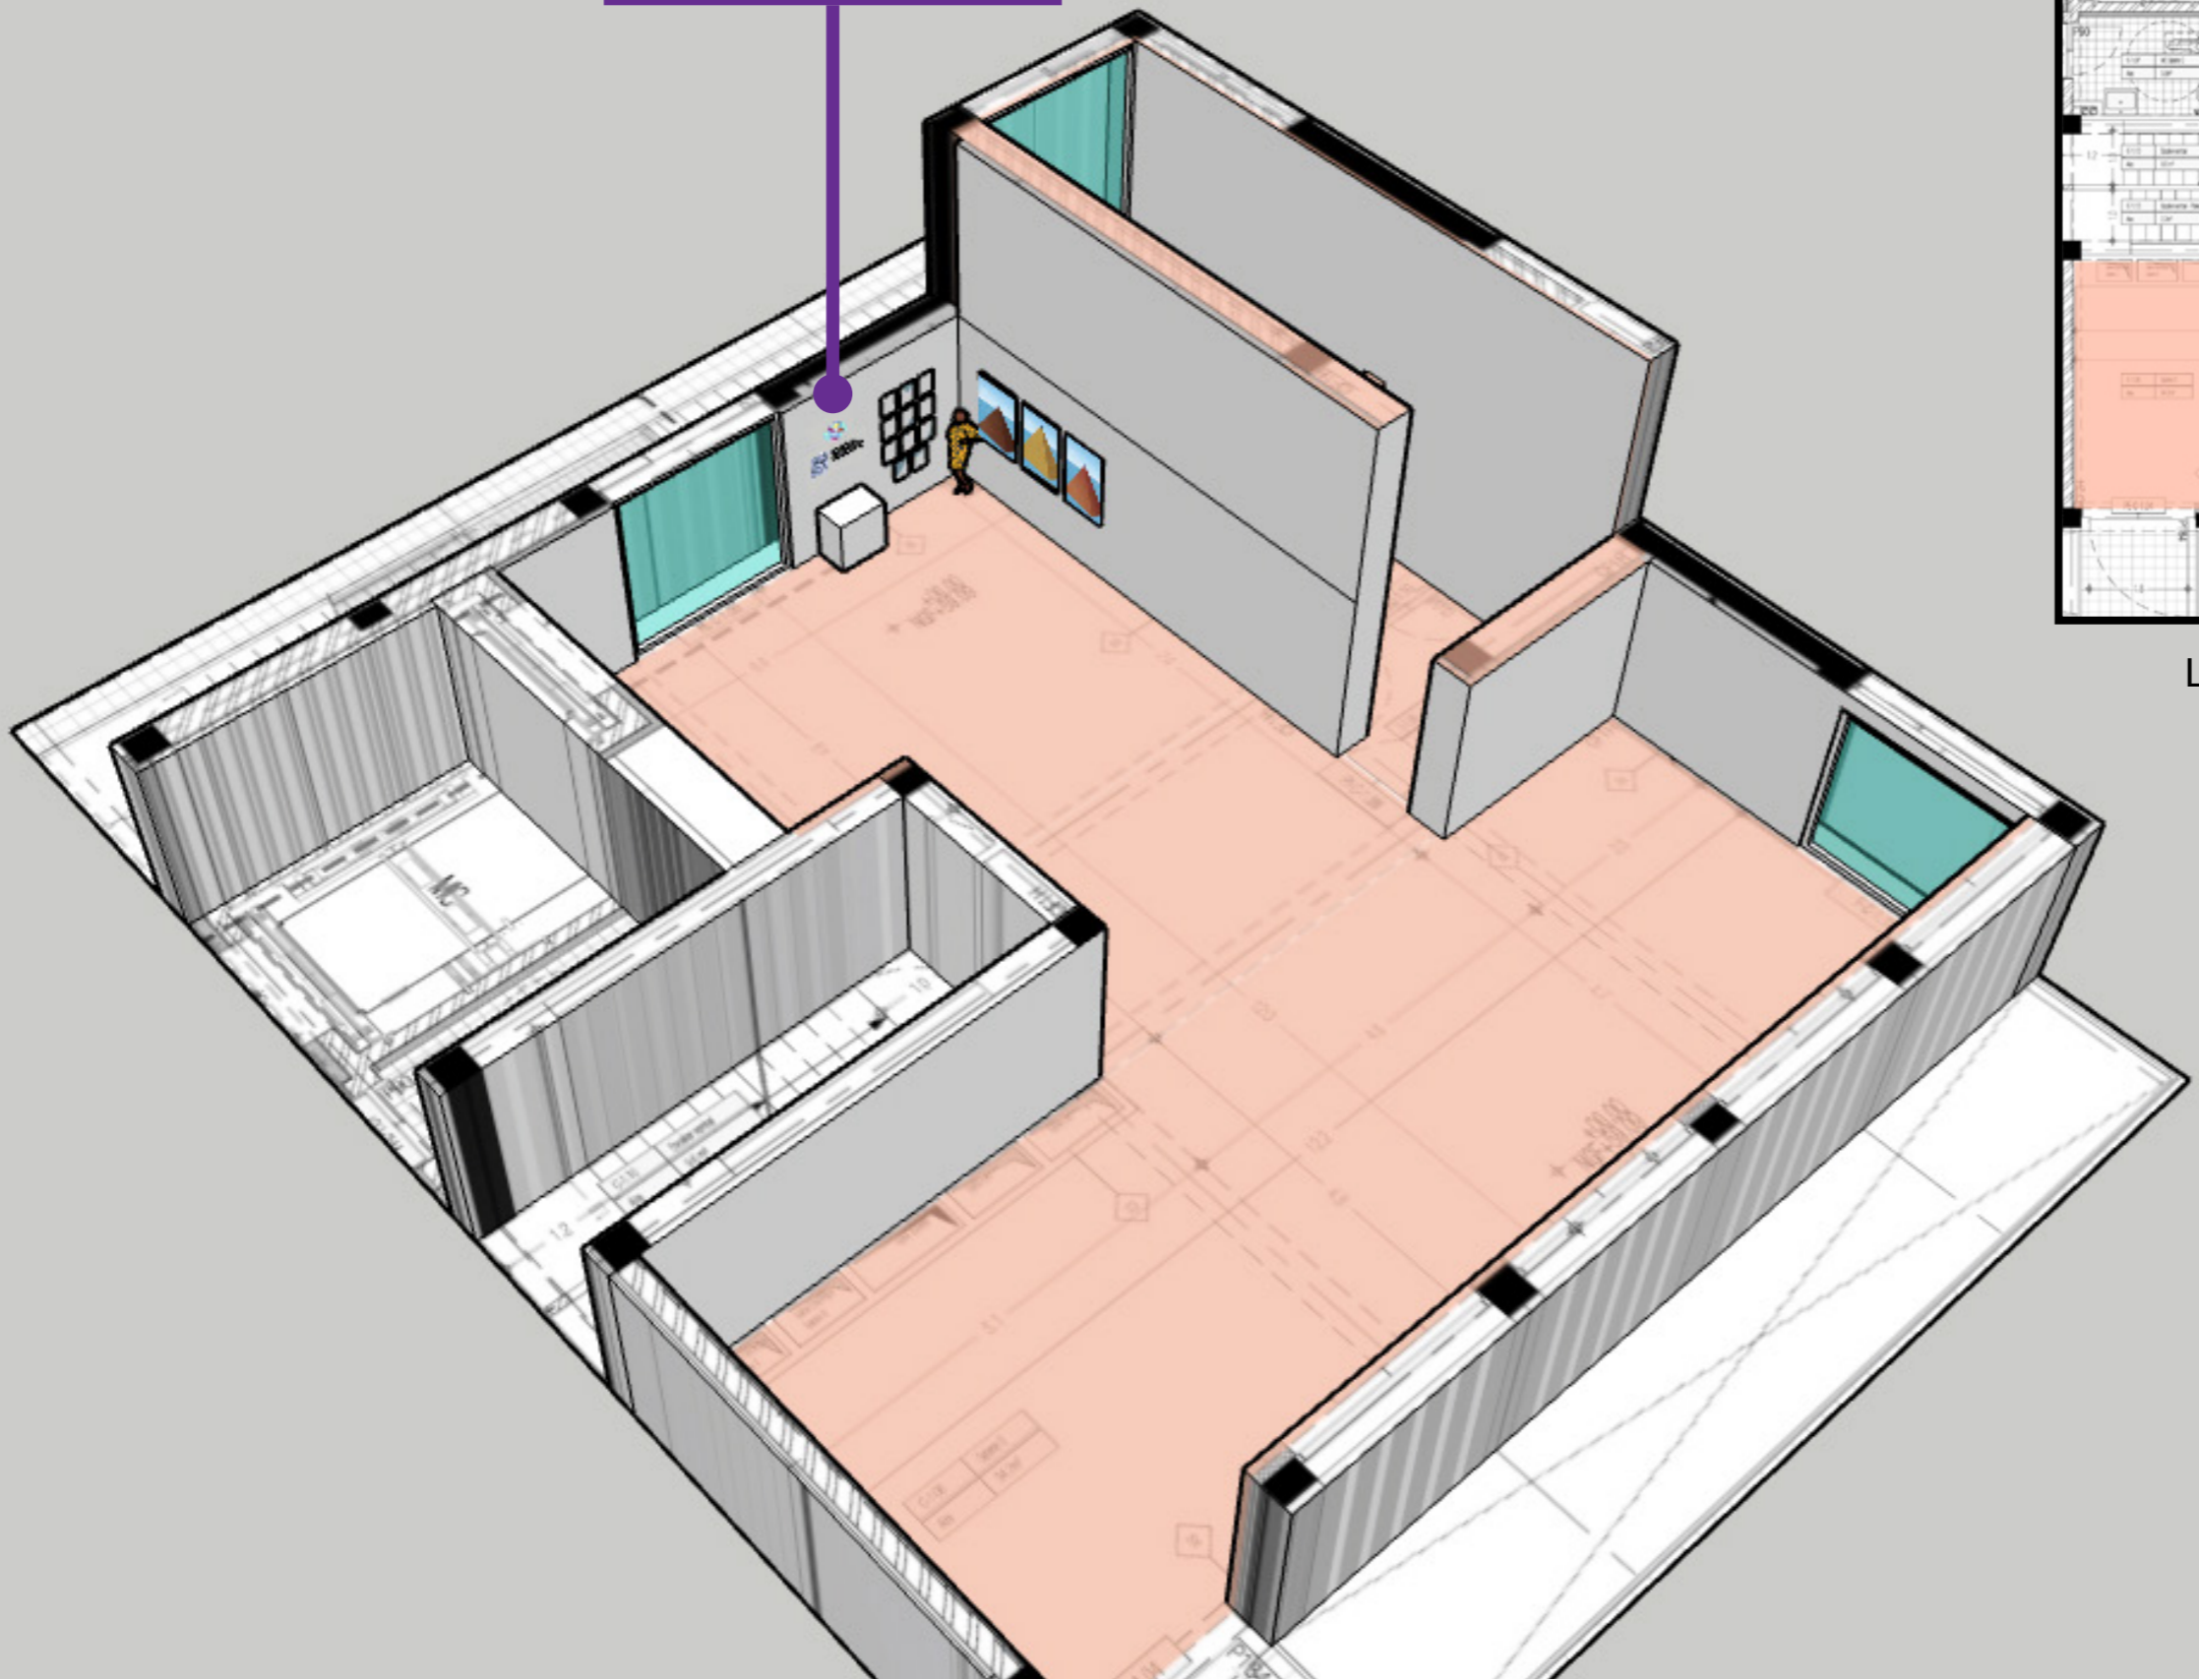

GROUND FLOOR

Option 1:
2.80 x 3.16 meters

Location of walls on map

Option 1:
2.80 x 3.16 meters

Dimensions of installation

FIRST FLOOR

Option 3:
2.23 x 2.86 meters

Option 2:
3.14 x 3.30 meters

Location of walls on map

Option 2:
3.14 x 3.30 meters

Dimensions of installation

Option 3:
2.23 x 2.86 meters

Dimensions of installation

FIRST FLOOR

Location of walls on map

Option 2b:
2.95 x 3.17 meters
with fake wall

Option 2b:
2.95 x 3.17 meters
with fake wall

Dimensions of fake wall:
3.30 meters in length

Dimensions of installation