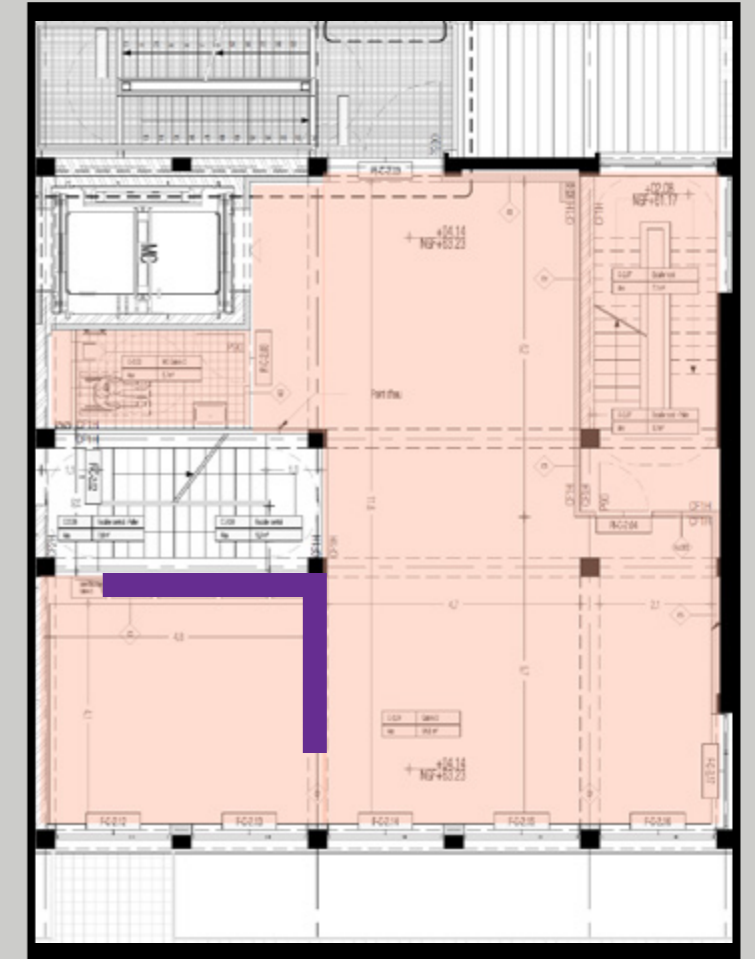

GROUND FLOOR

Option 1:
2.80 x 3.16 meters

Location of walls on map

Option 1:
2.80 x 3.16 meters

Dimensions of installation

FIRST FLOOR

Option 3:
2.23 x 2.86 meters

Option 2:
3.14 x 3.30 meters

Location of walls on map

Option 2:
3.14 x 3.30 meters

Dimensions of installation

Option 3:
2.23 x 2.86 meters

Dimensions of installation

FIRST FLOOR

Location of walls on map

Option 2b:
2.95 x 3.17 meters
with fake wall

Option 2b:
2.95 x 3.17 meters
with fake wall

Dimensions of fake wall:
3.30 meters in length

Dimensions of installation