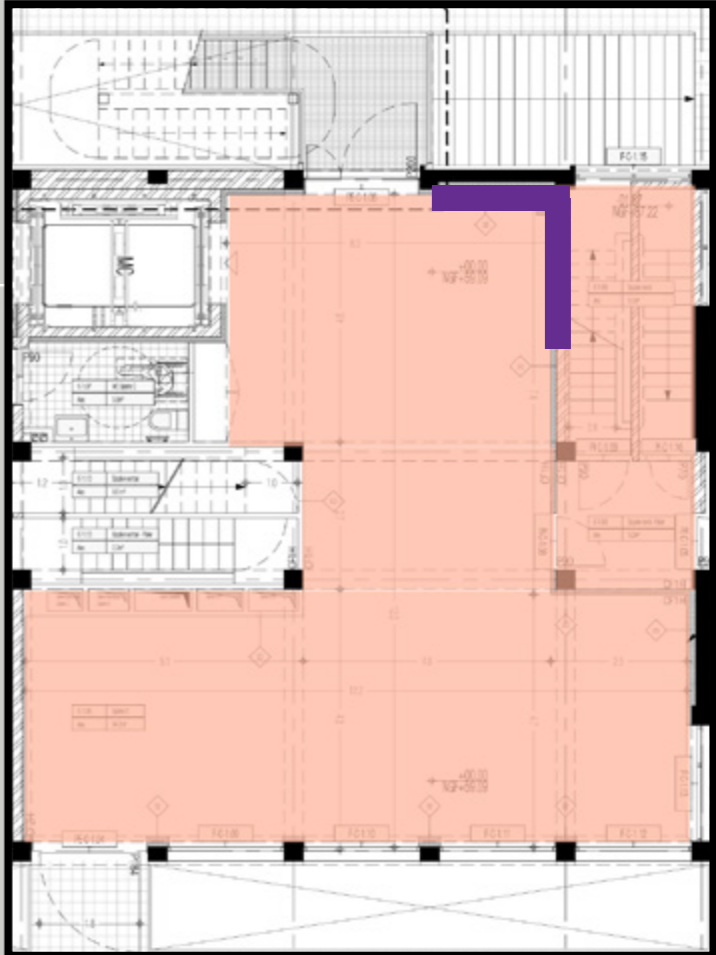

GROUND FLOOR

Option 1:
2.80 x 3.16 meters

Location of walls on map

Option 1:
2.80 x 3.16 meters

Dimensions of installation

FIRST FLOOR

Option 3:
2.23 x 2.86 meters

Option 2:
3.14 x 3.30 meters

Location of walls on map

Option 2:
3.14 x 3.30 meters

Dimensions of installation

Option 3:
2.23 x 2.86 meters

Dimensions of installation

FIRST FLOOR

Location of walls on map

Option 2b:
2.95 x 3.17 meters
with fake wall

Option 2b:
2.95 x 3.17 meters
with fake wall

Dimensions of fake wall:
3.30 meters in length

Dimensions of installation