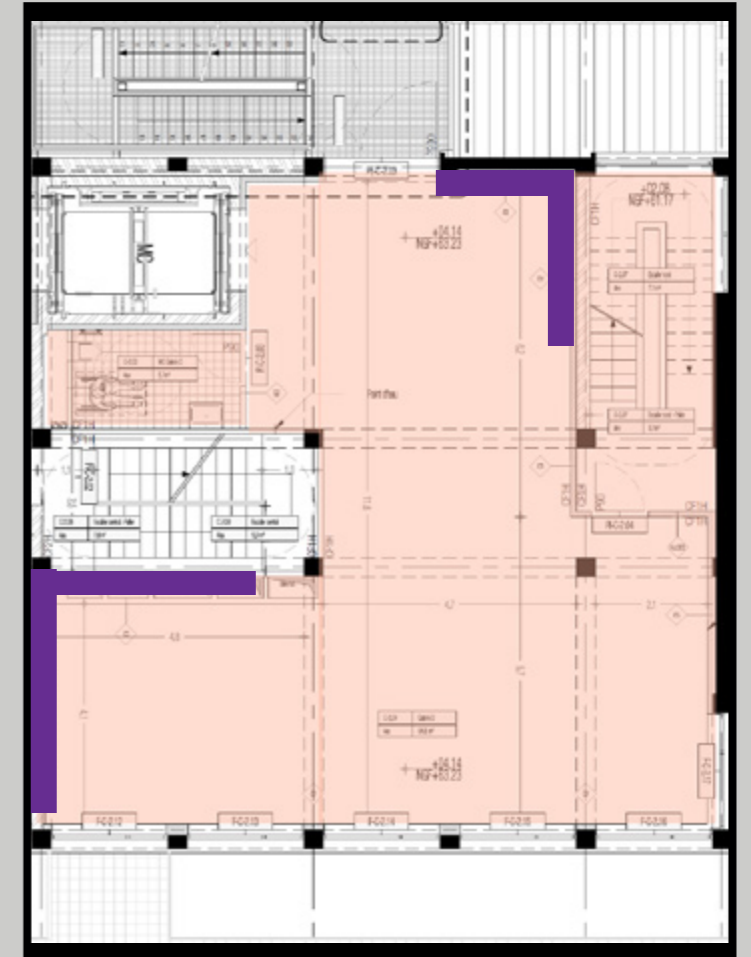

GROUND FLOOR

Option 1:
2.80 x 3.16 meters

Location of walls on map

Option 1:
2.80 x 3.16 meters

Dimensions of installation

FIRST FLOOR

Option 3:
2.23 x 2.86 meters

Option 2:
3.14 x 3.30 meters

Location of walls on map

Option 2:
3.14 x 3.30 meters

Dimensions of installation

Option 3:
2.23 x 2.86 meters

Dimensions of installation

FIRST FLOOR

Location of walls on map

Option 2b:
2.95 x 3.17 meters
with fake wall

Option 2b:
2.95 x 3.17 meters
with fake wall

Dimensions of fake wall:
3.30 meters in length

Dimensions of installation