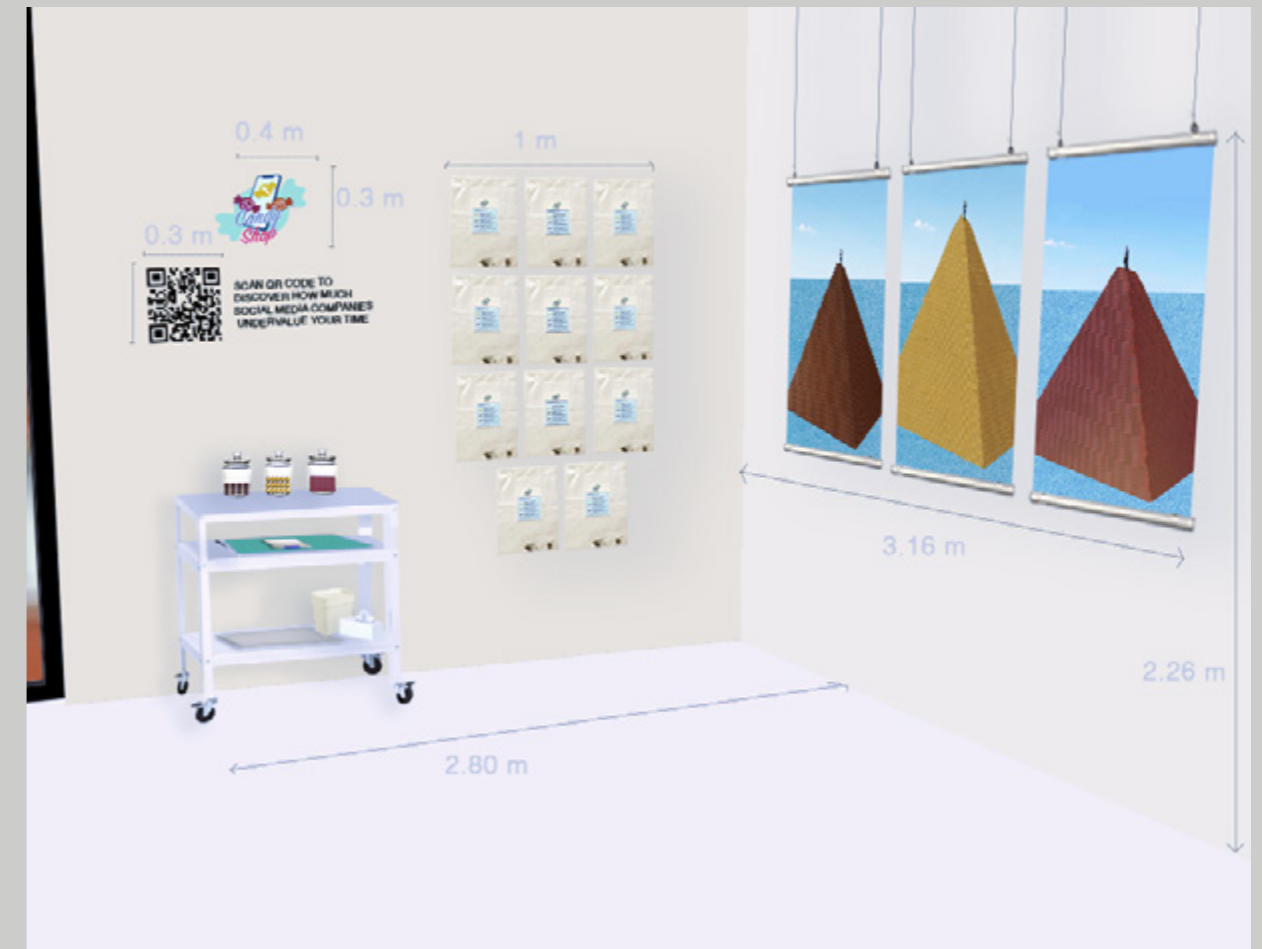

GROUND FLOOR

Option 1:
2.80 x 3.16 meters

Location of walls on map

Option 1:
2.80 x 3.16 meters

Dimensions of installation

FIRST FLOOR

Option 3:
2.23 x 2.86 meters

Option 2:
3.14 x 3.30 meters

Location of walls on map

Option 2:
3.14 x 3.30 meters

Dimensions of installation

Option 3:
2.23 x 2.86 meters

Dimensions of installation

FIRST FLOOR

Location of walls on map

Option 2b:
2.95 x 3.17 meters
with fake wall

Option 2b:
2.95 x 3.17 meters
with fake wall

Dimensions of fake wall:
3.30 meters in length

Dimensions of installation