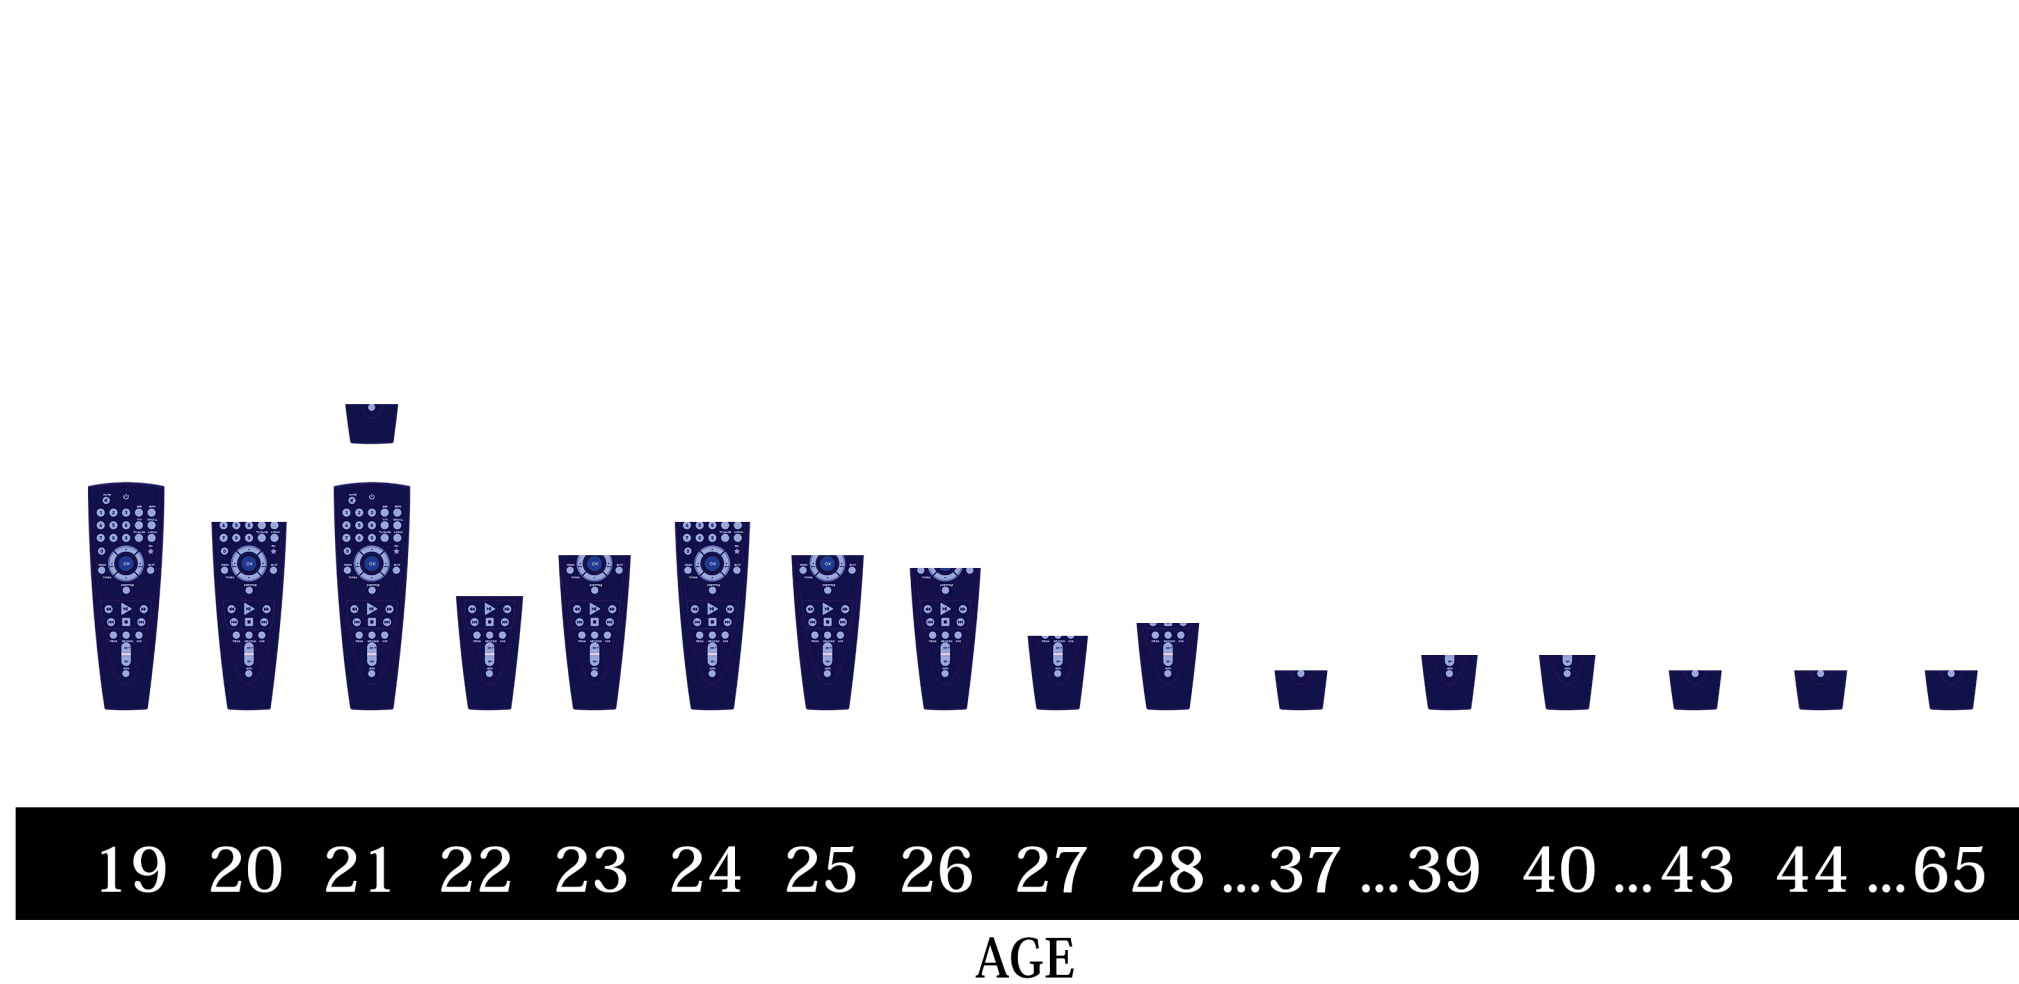

# ADULTS WATCH TELEVISION SHOWS AIMED AT KIDS

**STEVEN UNIVERSE**

**GRAVITY FALLS**

**MY LITTLE PONY: FRIENDSHIP IS MAGIC**

Information for both Steven Universe and Gravity Falls was collected from a data set of around 100. The amounts per age does not portray the popularity between the two shows and My Little Pony: Friendship is Magic