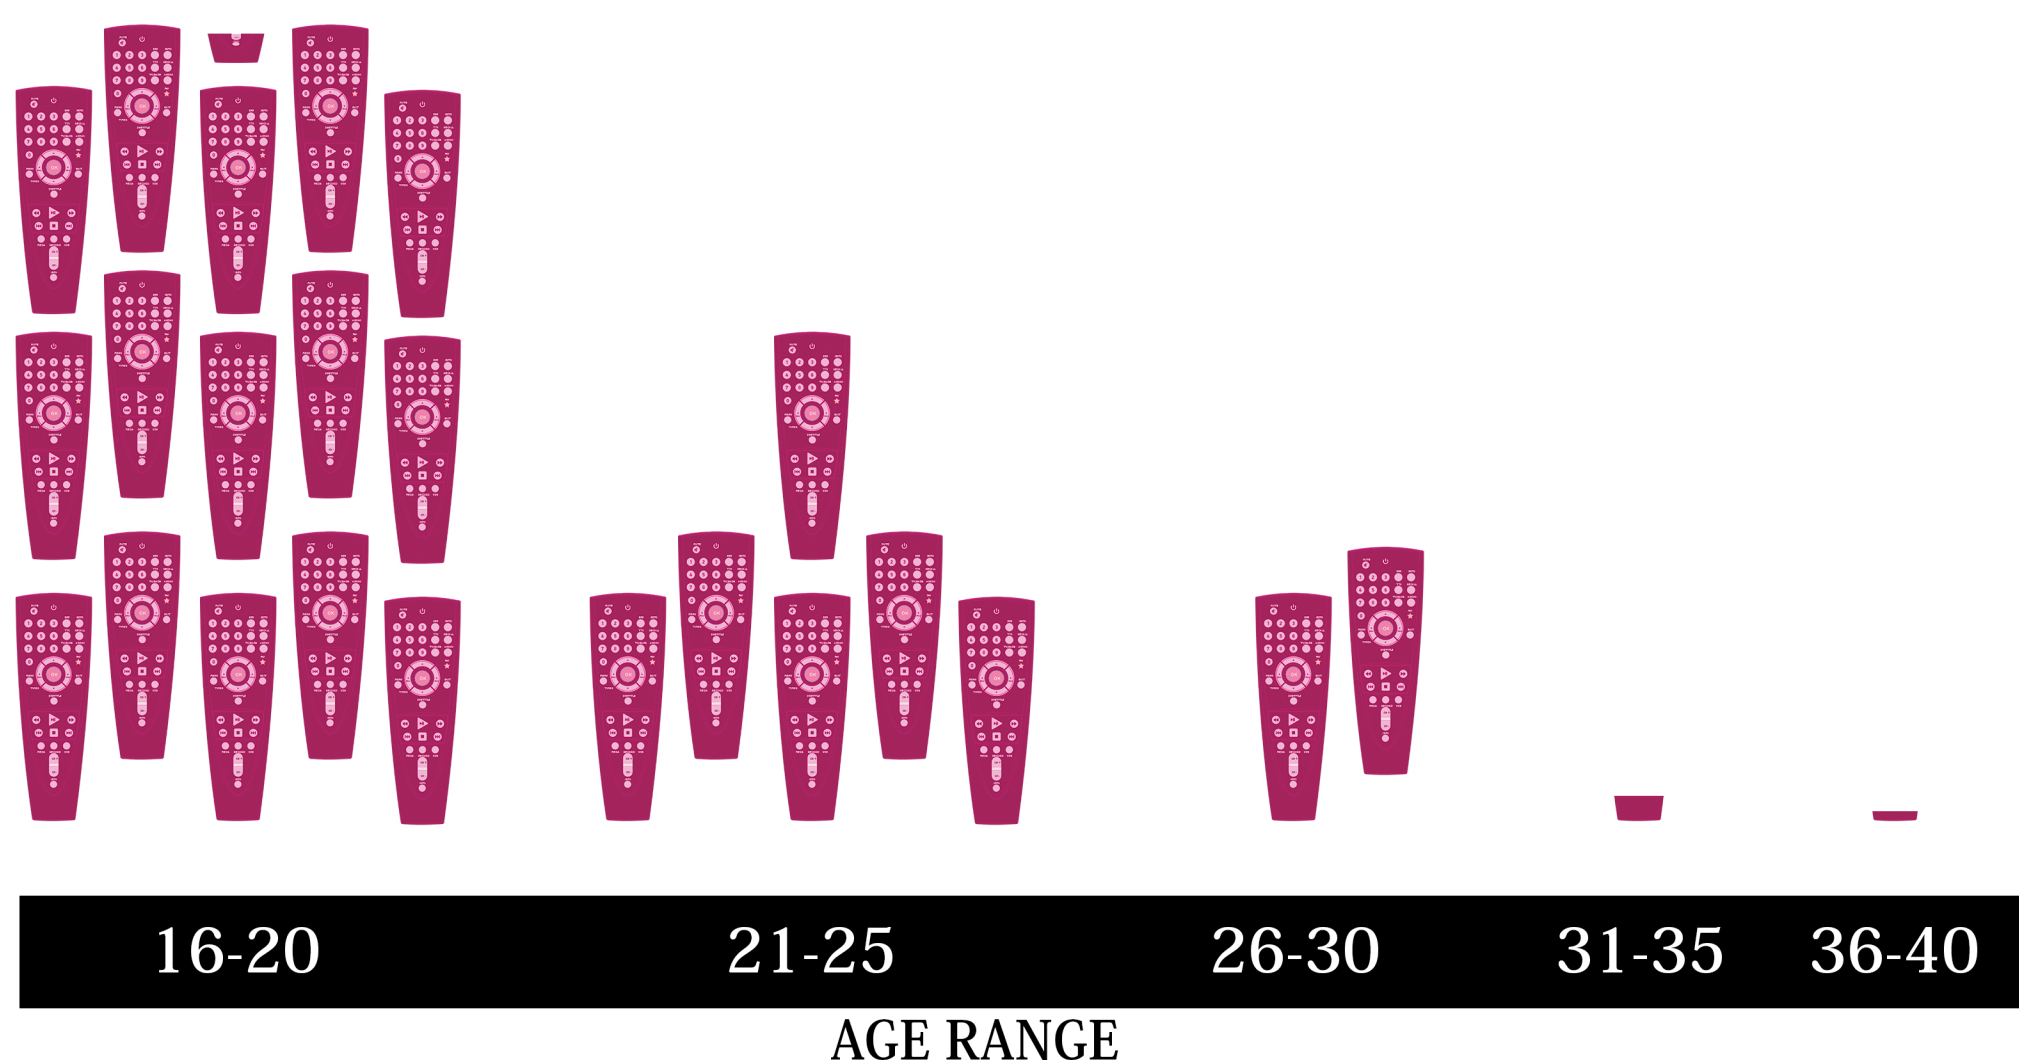

# ADULTS WATCH TELEVISION SHOWS AIMED AT KIDS

**STEVEN UNIVERSE**

**GRAVITY FALLS**

**MY LITTLE PONY: FRIENDSHIP IS MAGIC**

Information for both Steven Universe and Gravity Falls was collected from a data set of around 100. The amounts per age does not portray the popularity between the two shows and My Little Pony: Friendship is Magic