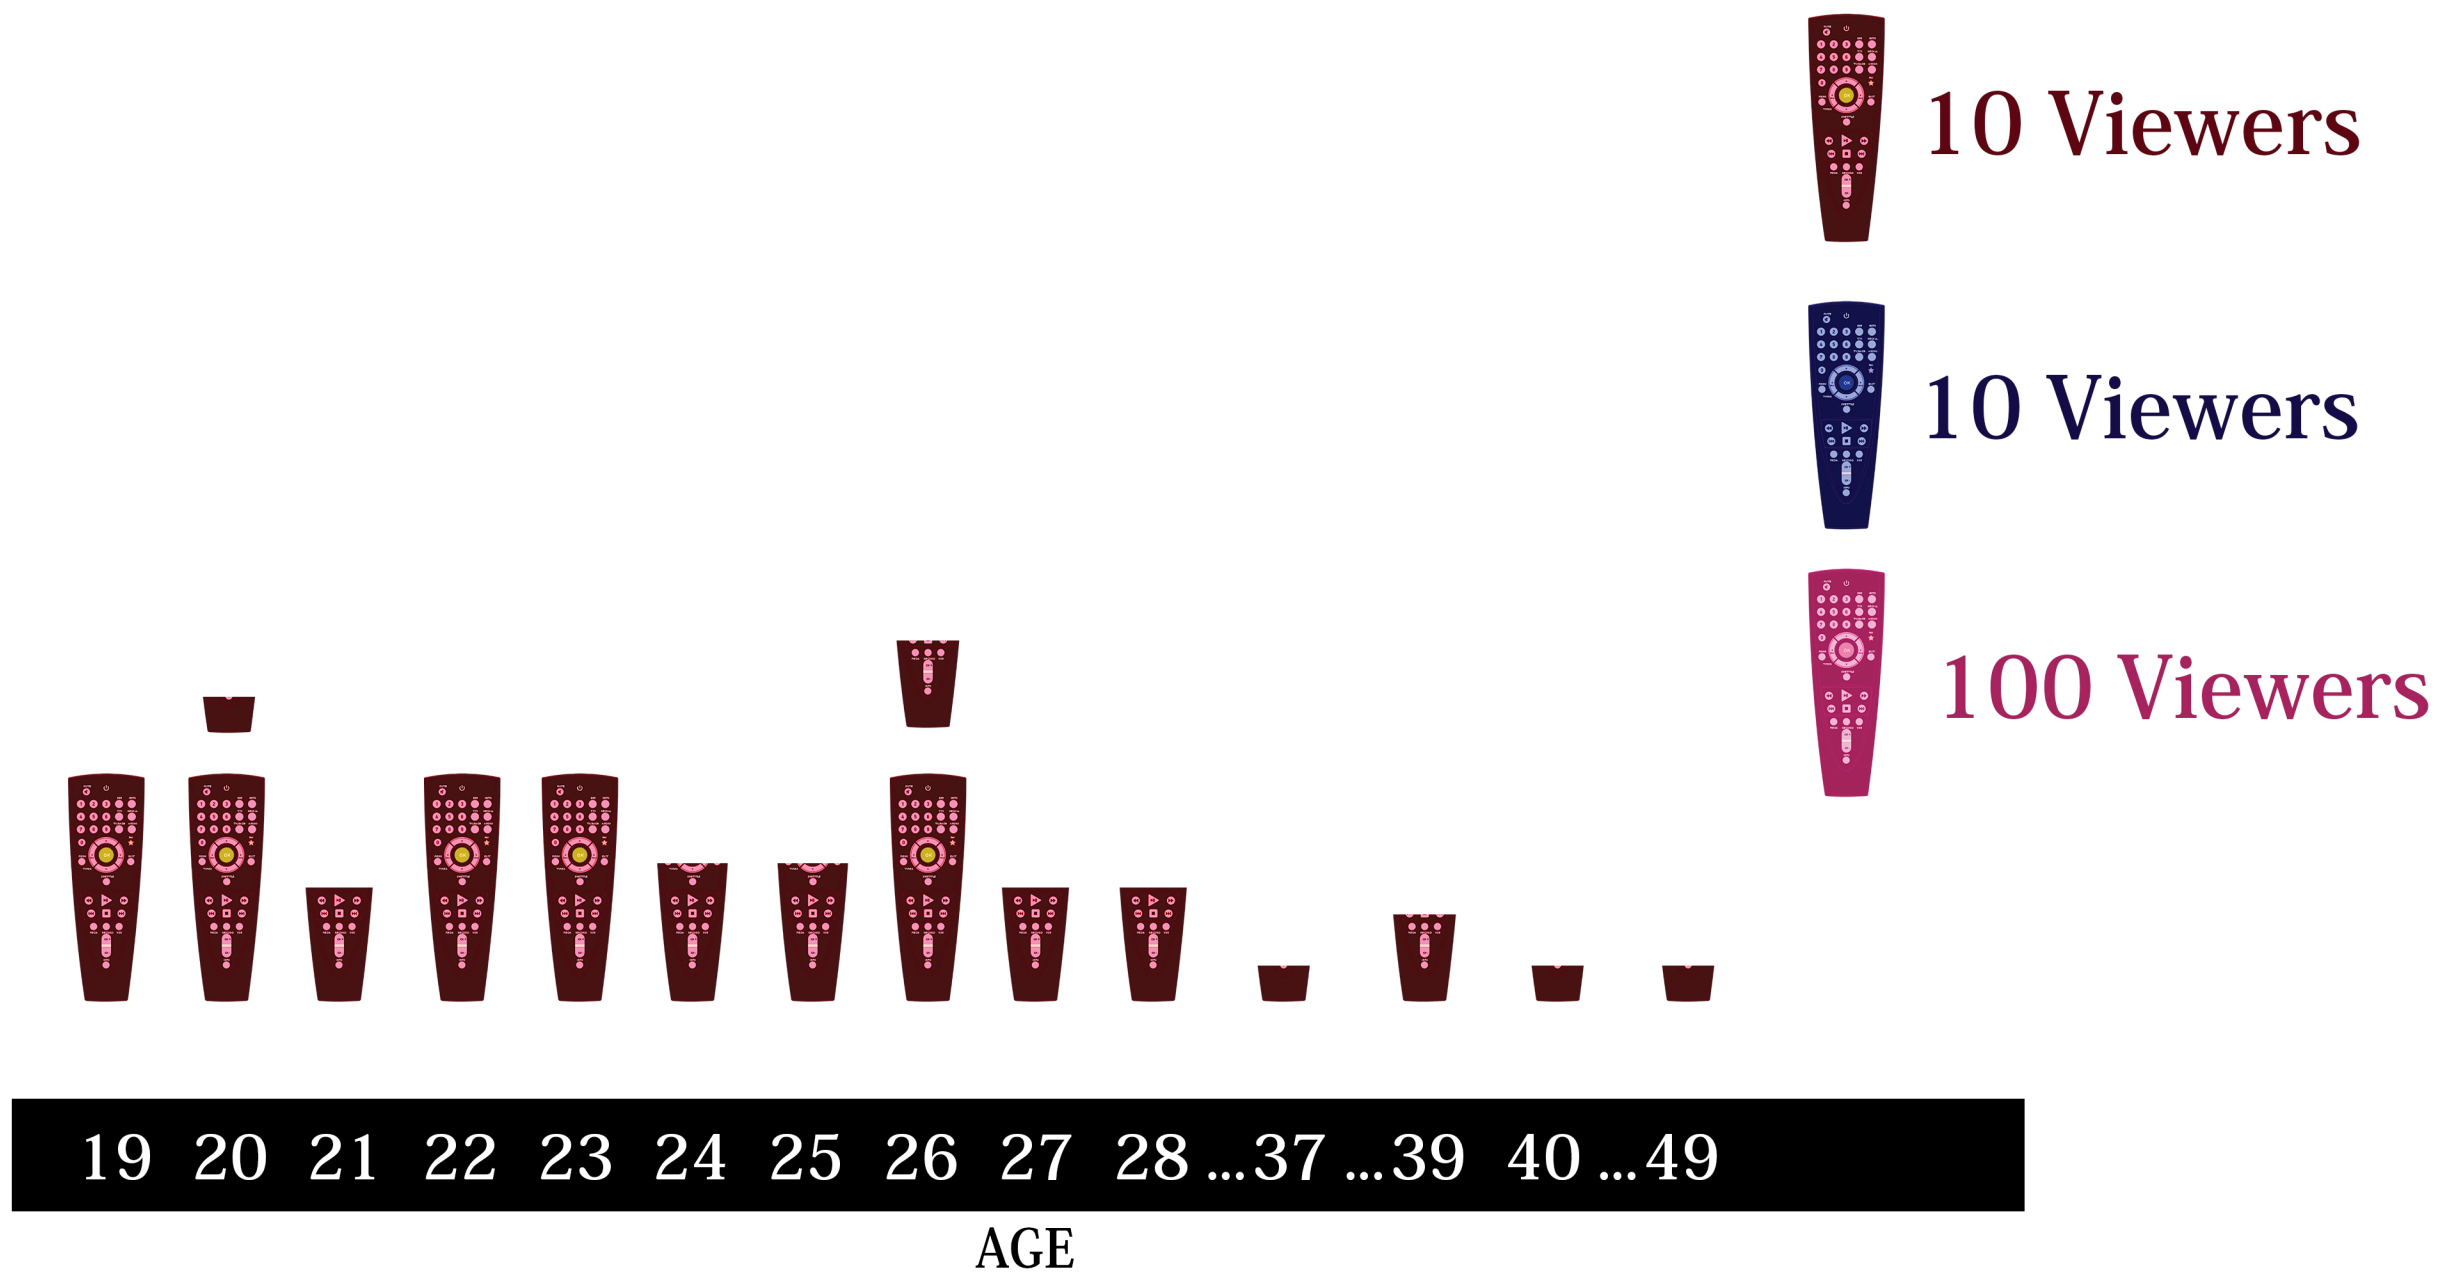

# ADULTS WATCH TELEVISION SHOWS AIMED AT KIDS

**STEVEN UNIVERSE**

**GRAVITY FALLS**

**MY LITTLE PONY: FRIENDSHIP IS MAGIC**

Information for both Steven Universe and Gravity Falls was collected from a data set of around 100. The amounts per age does not portray the popularity between the two shows and My Little Pony: Friendship is Magic