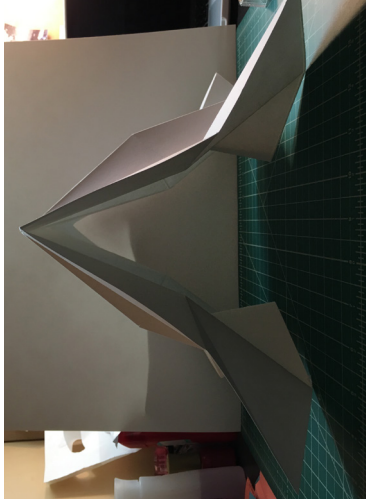

MATERIAL

Shelter Prototype - Facetted Object

Shelter Prototype - Rice Paper and Bamboo Sticks

The next step for the shelter was to make it out of rice paper, bamboo sticks, string and glue. This is one section of my previous shelter model, of what the facets looked like with the assigned materials. The photo on the right has the string that would potentially hold all the sticks securely in place, and then glued to the paper.