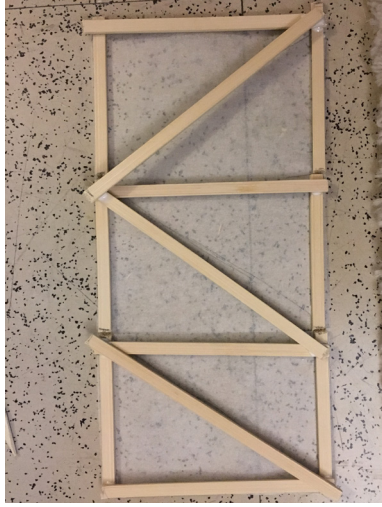

MATERIAL

Shelter Prototype - Facetted Object

Shelter Prototype - Rice Paper and Bamboo Sticks

The next step for the shelter was to make it out of rice paper, bamboo sticks, string and glue. This is one section of my previous shelter model, of what the facets looked like with the assigned materials. The photo on the right has the string that would potentially hold all the sticks securely in place, and then glued to the paper.