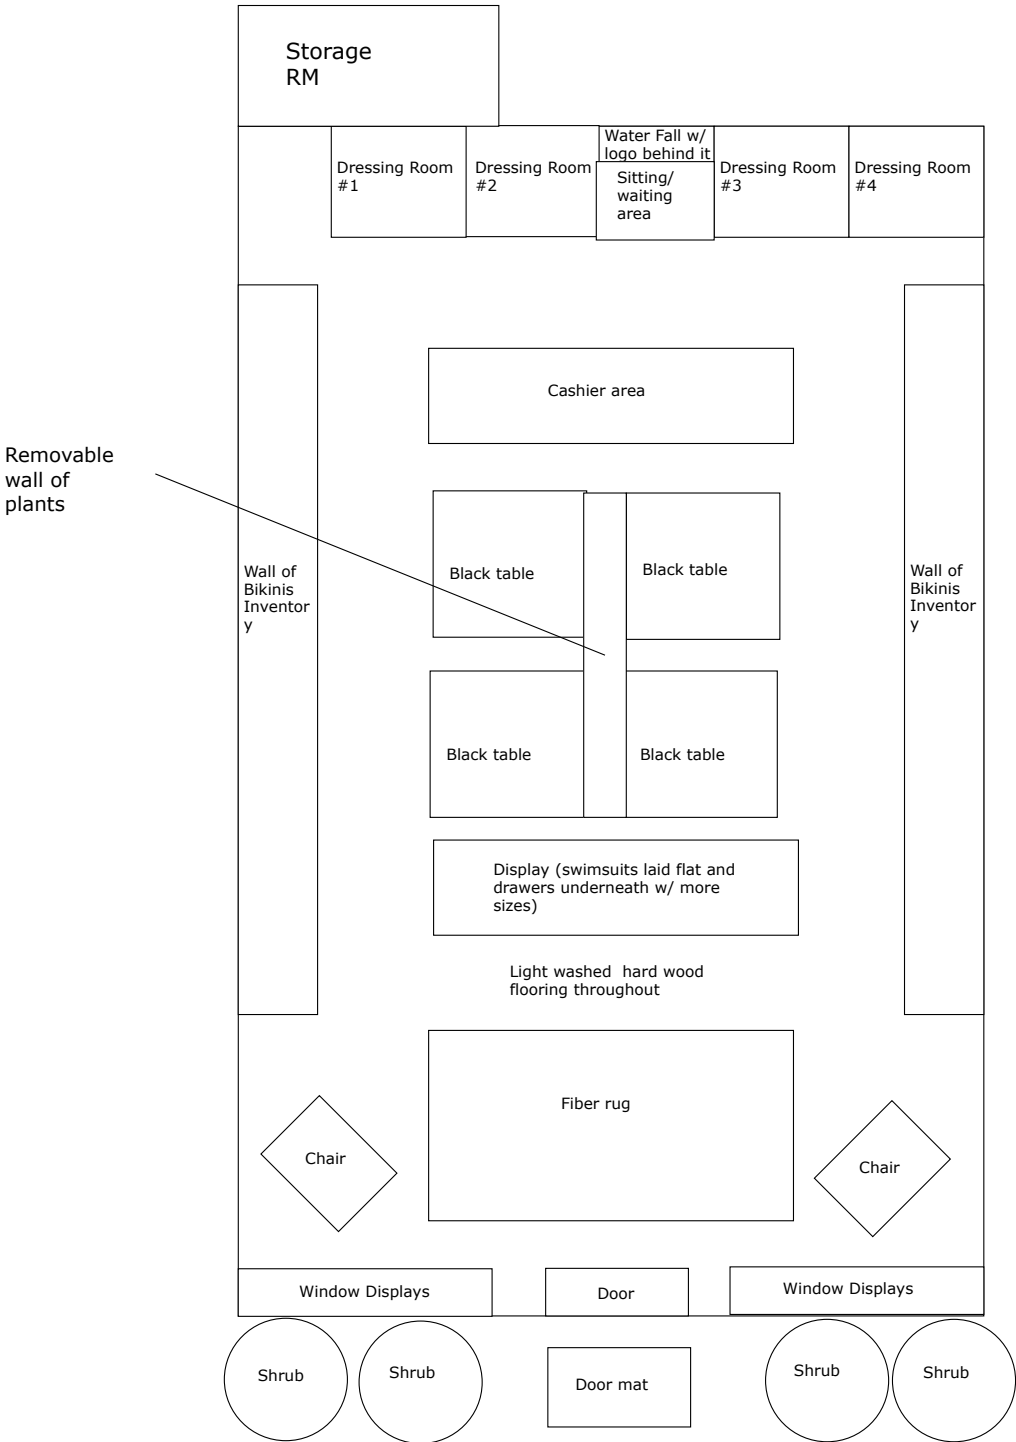

T I D A L

Swimwear by Katherine Tillemans

LOCATION

Sunset Blvd in Beverly Hills

STORE AESTHETIC

FLOOR PLAN

LOGO

STORE FRONT

STORE INTERIOR