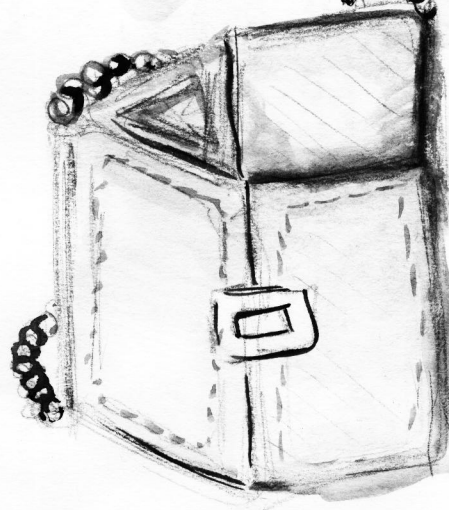

Seminar & Studio

Chindoo

- purse/oven/stove
- 50's style → light pink, pastels
- opens to reveal stove/oven
- culture jam:
- sexist commercial
- "women on the go"
- "women belong in the kitchen"
- internet packaging "your husband will love this"
- ice cream padlock
- graphic looking

- gender roles
- stereotypes
- vintage commercial
- food/stencils inside
- funny utensil placement
- gender spatula
- shoe
- bra → woman

Pen holding Scarf

- cold/loosing pens
- clear (so she doesn't lose pens)
- built in pockets

Pen holding Earrings

- metal
- clay/polymer
- abstract shapes
- holes for pens

Seminar & Studio

Chindoo

- purse/over/stone
- 50's style → light pink, pastels
- opens to reveal stove/oven
- Culture jam:
- sexist commercial
- "women on the go"
- "women below in the kitchen"
- internet parodying "your husband will be there"
- ice cream padlock
- open looking

- gender roles
- stereotypes
- vintage commercial
- food/stencils inside
- funny utensil placement
- gender spatula
- stove
- bra → woman's

- Pen holding Scarf
- cold/loosing pens
- clear (so she doesn't lose pens)
- built in pockets