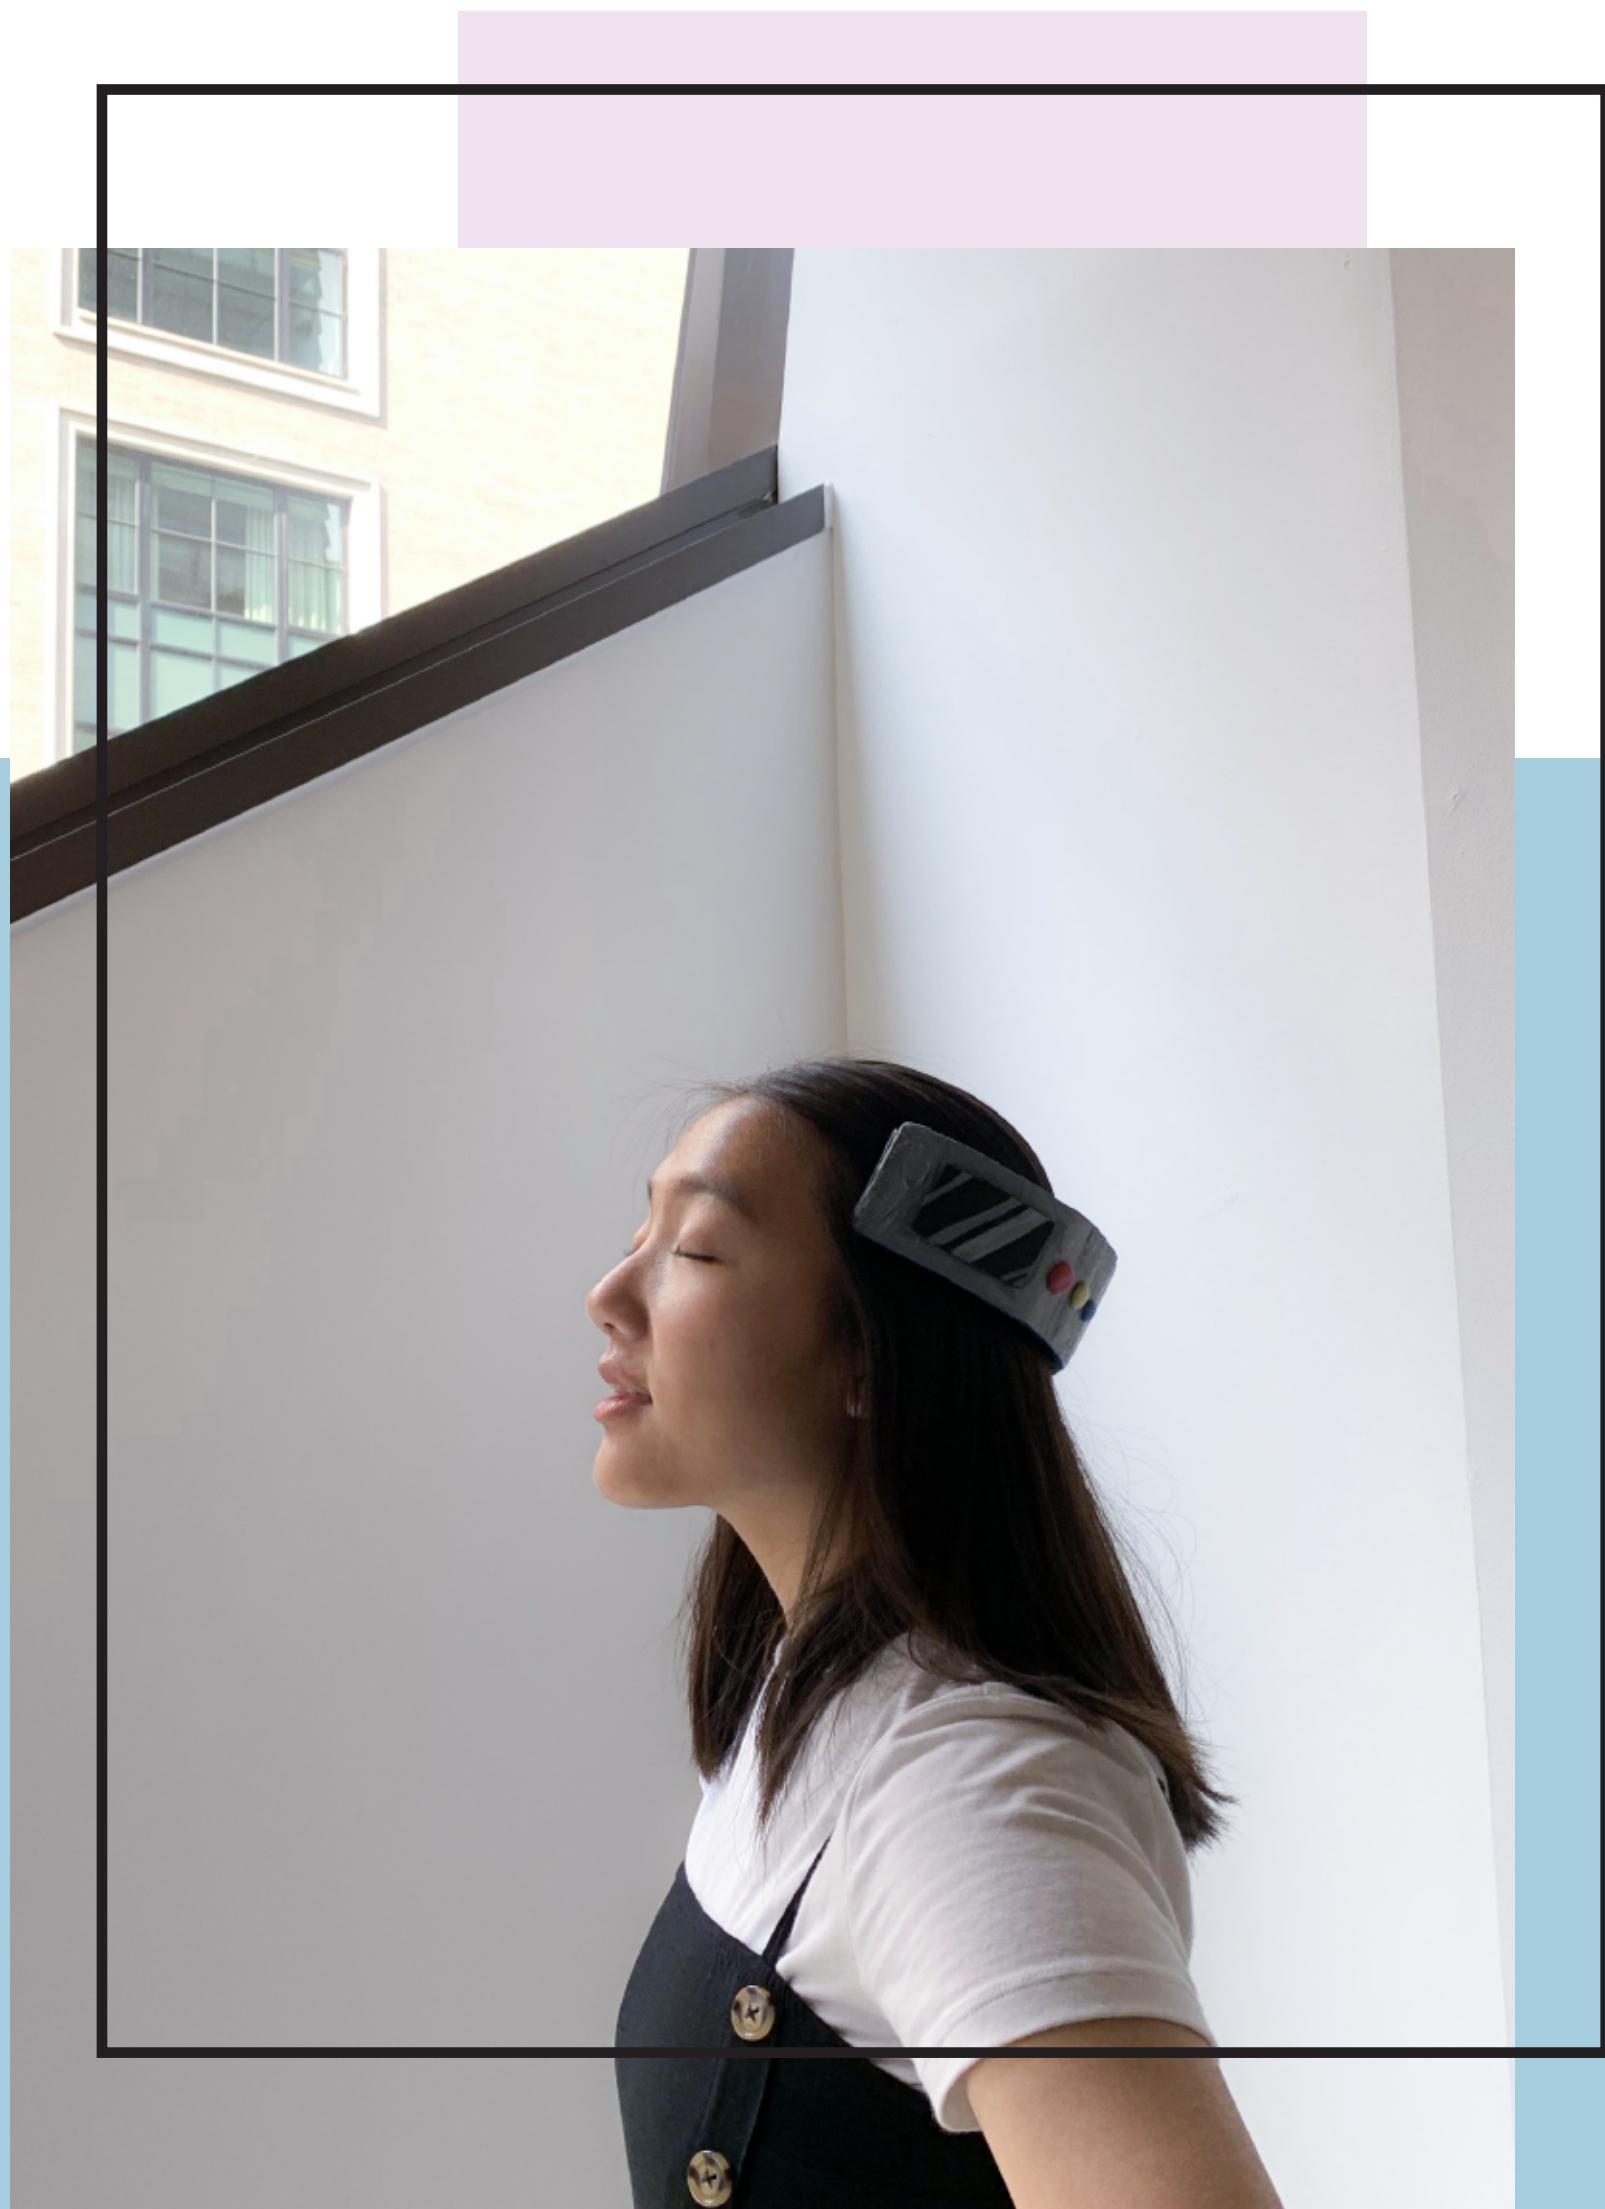

Air Head

LULU ZHANG

The 'AirHead' is a portable A/C headband. It is designed for the near future, in a world where global warming results in a rise in global temperatures to the point where walking outdoors is difficult.

Bring the 'AirHead' everywhere you go and just put it on everytime it gets too hot. Simply adjust the settings to your liking using the buttons and screen on the side of the headband. It can be used to cool you down or warm you up. Moreover, the 'AirHead' does not require any batteries or electricity, instead it has heat sensors that absorbs the heat energy lost through the head and transfers it into energy that powers the 'AirHead'.

The inside rim of the headband is lined with cushion for comfort. Furthermore, the top and bottom of the headband have magnets that allows multiple 'Air-Heads' to be attached together to form a larger A/C system that can be used to cool down or heat up a room; group of people.