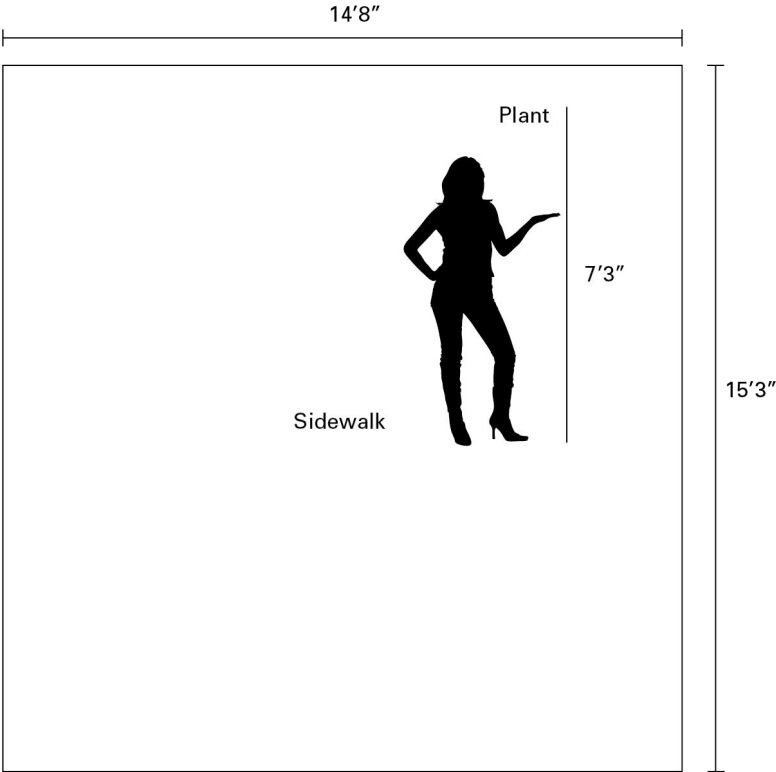

## Site Selection #1: Apartment

Elevation:  $1/4" = 1' - 0"$   
Apartment

## Site Selection #2: Bar

Elevation: 1/4" = 1' - 0"  
Apartment

### Site Selection #3: Subway Grand BD

Elevation: 1/4" = 1' - 0"

Site Selection #4: Coffee Shop

Elevation: 1/4" = 1' - 0"