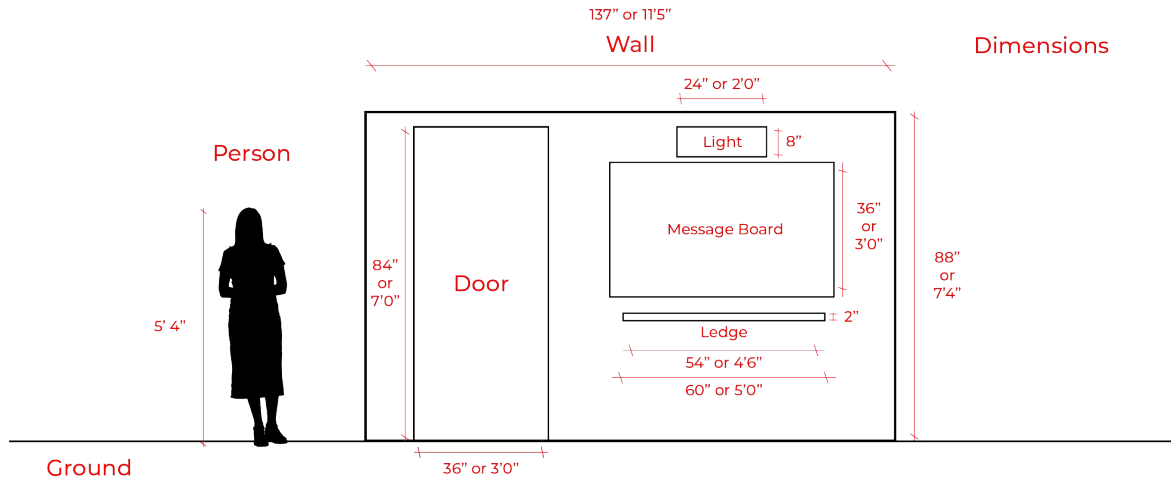

Site Selection #1: Apartment

Elevation: $1/4" = 1' - 0"$
Apartment

Site Selection #2: Bar

Elevation: 1/4" = 1' - 0"
Apartment

Site Selection #3: Subway Grand BD

Elevation: 1/4" = 1' - 0"

Site Selection #4: Coffee Shop

Elevation: 1/4" = 1' - 0"

Final Identity Direction

Title + Moodboard + Sketches + Color + Type + Signage

Identity Direction: Moodboard + Sketches

**"BUSY
BODY"**

**Be
Nice**

Our FONTS.

212 Moon Child Sans