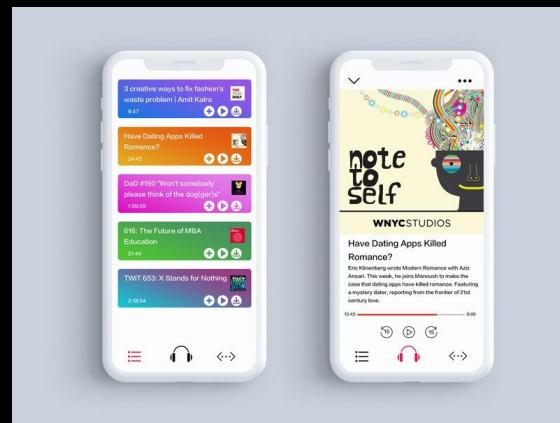

Mine Shaft

#333333
R51 G51 B51
C69 M63 Y62 K58

White

#FFFFFF
R255 G255 B255
C0 M0 Y0 K0

Secondary Color Palette

Our secondary colors should be used sparingly in signage so our primary palette can be the most dominant.

Java

#1FB3CA
R31 G179 B202
C73 M6 Y18 K0

Web Orange

#FFAC00
R255 G172 B0
C0 M37 Y100 K0

Lime Green

#76CC1F
R118 G204 B31
C57 M0 Y100 K0

Our
LOGO.

Our APPLICATIONS.

Site Renderings

Site Selection #1: Apartment

Site Selection #2: Bar

Site Selection #3: Subway Grand BD

Site Selection #4: Coffee Shop

Companion Piece

Moodboard + Wireframes + Content (audio)

Moodboard