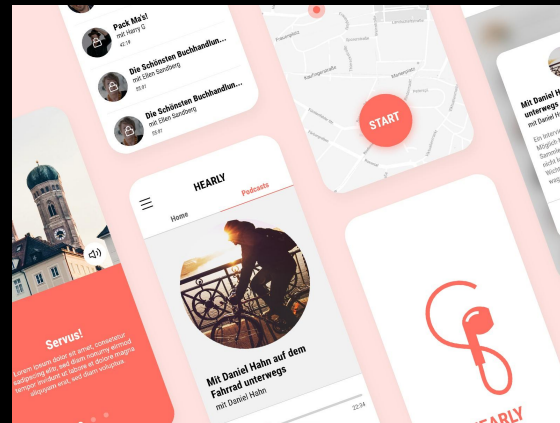

Java

#1FB3CA
R31 G179 B202
C73 M6 Y18 K0

Web Orange

#FFAC00
R255 G172 B0
C0 M37 Y100 K0

Lime Green

#76CC1F
R118 G204 B31
C57 M0 Y100 K0

Our
LOGO.

Our APPLICATIONS.

Site Renderings

Site Selection #1: Apartment

Site Selection #2: Bar

Site Selection #3: Subway Grand BD

Site Selection #4: Coffee Shop

Companion Piece

Moodboard + Wireframes + Content (audio)

Moodboard

Initial Wireframes

LP

Map

QR scanner pop up

Episodes

Click into episode

Share

Working Prototype