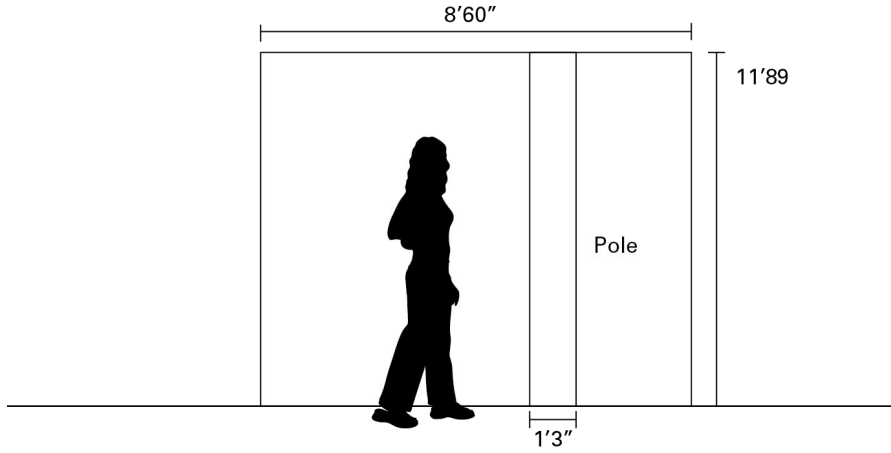

Site Selection #1: Apartment

Elevation: $1/4" = 1' - 0"$
Apartment

Site Selection #2: Bar

Elevation: 1/4" = 1' - 0"
Apartment

Site Selection #3: Subway Grand BD

Elevation: 1/4" = 1' - 0"

Site Selection #4: Coffee Shop

Elevation: 1/4" = 1' - 0"

Final Identity Direction

Title + Moodboard + Sketches + Color + Type + Signage

Identity Direction: Moodboard + Sketches

**"BUSY
BODY"**

**Be
Nice**

Our FONTS.

212 Moon Child Sans