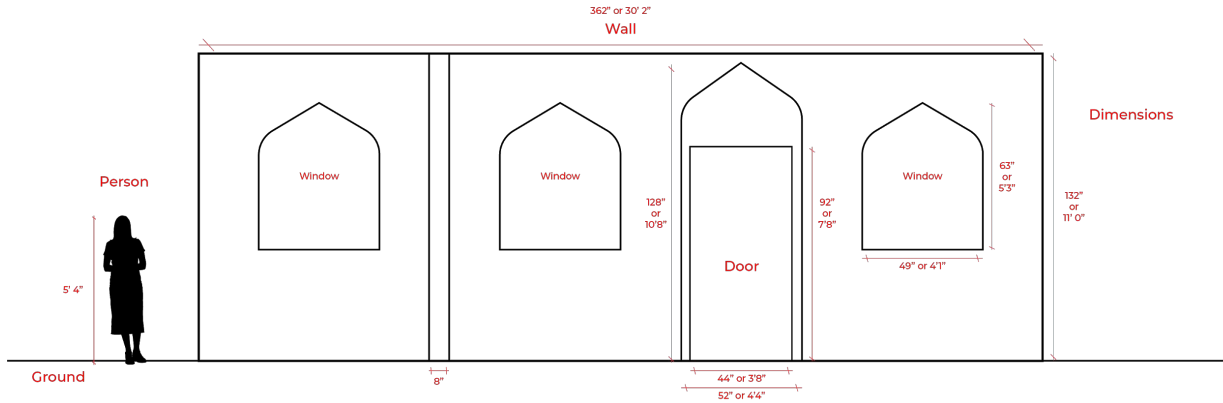

Site Selection #1: Apartment

Elevation: $1/4" = 1' - 0"$
Apartment

Site Selection #2: Bar

Elevation: 1/4" = 1' - 0"
Apartment

Site Selection #3: Subway Grand BD

Elevation: 1/4" = 1' - 0"

Site Selection #4: Coffee Shop

Elevation: 1/4" = 1' - 0"

Final Identity Direction

Title + Moodboard + Sketches + Color + Type + Signage

Identity Direction: Moodboard + Sketches

**"BUSY
BODY"**

**Be
Nice**

Our FONTS.

212 Moon Child Sans