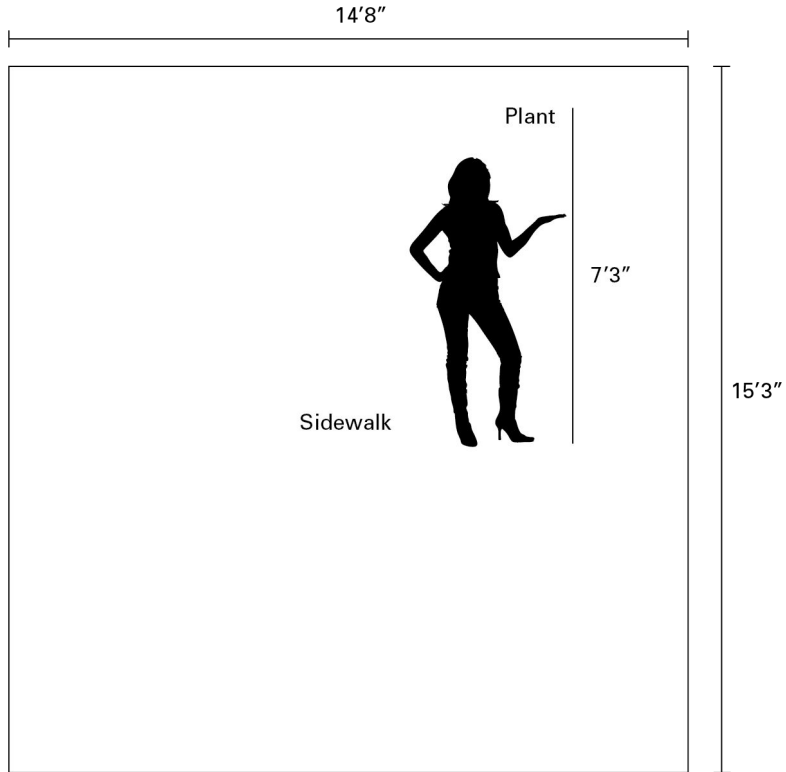

Site Selection #1: Apartment

Elevation: $1/4" = 1' - 0"$
Apartment

Site Selection #2: Bar

Elevation: 1/4" = 1' - 0"
Apartment

Site Selection #3: Subway Grand BD

Elevation: 1/4" = 1' - 0"

Site Selection #4: Coffee Shop

Elevation: 1/4" = 1' - 0"

Final Identity Direction

Title + Moodboard + Sketches + Color + Type + Signage

Identity Direction: Moodboard + Sketches

**"BUSY
BODY"**

**Be
Nice**

Our FONTS.

212 Moon Child Sans