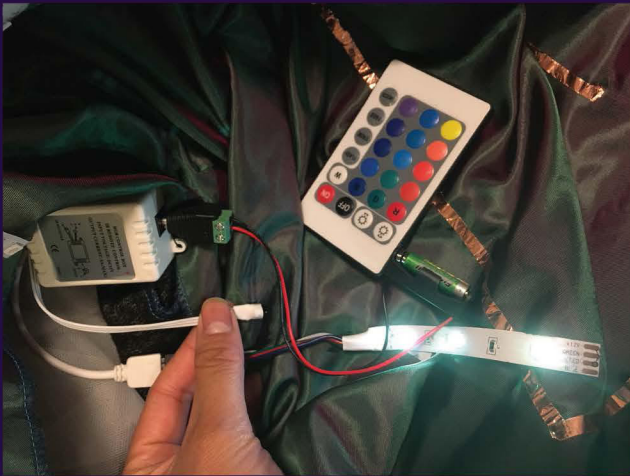

IN-PROGRESS

REMOTE CONTROLLED LEDS