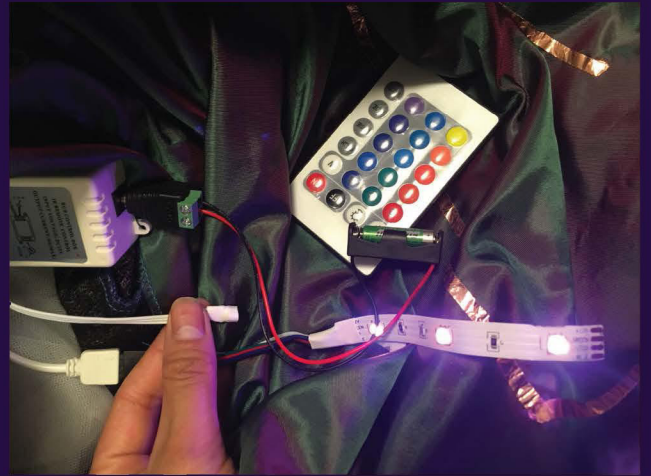

REMOTE CONTROLLED LEDS