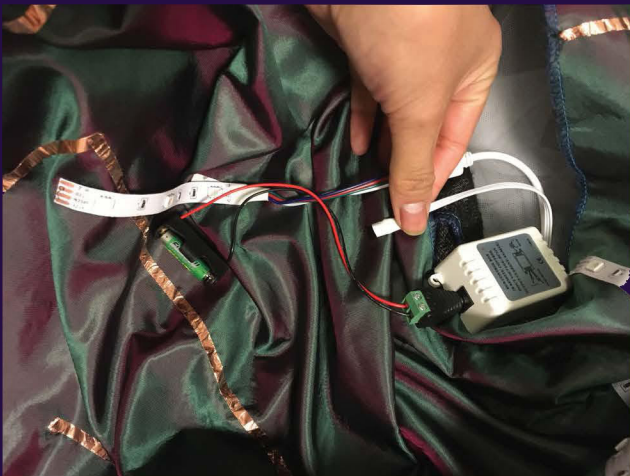

IN-PROGRESS

REMOTE CONTROLLED LEDS