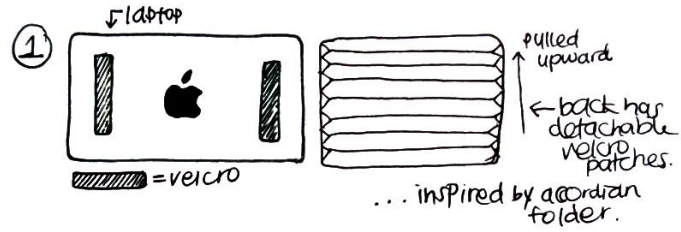

**H&M**

**Levi's**

MICHAEL KORS

THE NEW SCHOOL

**PARSONS**

Ages 14-24 Healthy Living  
Students Social Media Driven  
Design Oriented  
Tech-Savvy Consumer Culture  
Eco-Friendly

iFile

With Style.

## → detachable laptop case (for papers)

- ① • velcro attachment
- ② • sticker/glued-on attachment
- ③ • zipper attachment.

A woman with long blonde hair, wearing a black turtleneck sweater and a necklace with a small pendant, is holding a light-colored wooden laptop. She is also wearing a smartwatch on her left wrist. The background is a plain, light-colored wall.