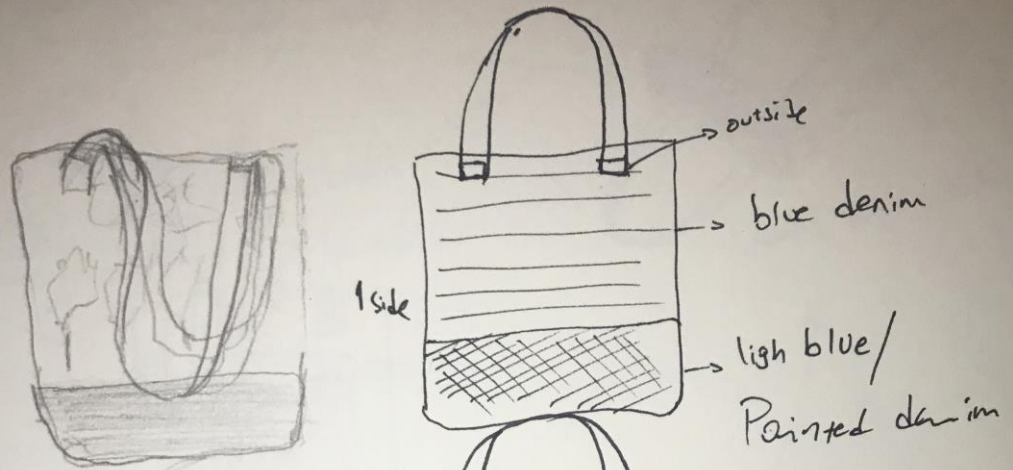

Tote Bag

Reversible

W magnets