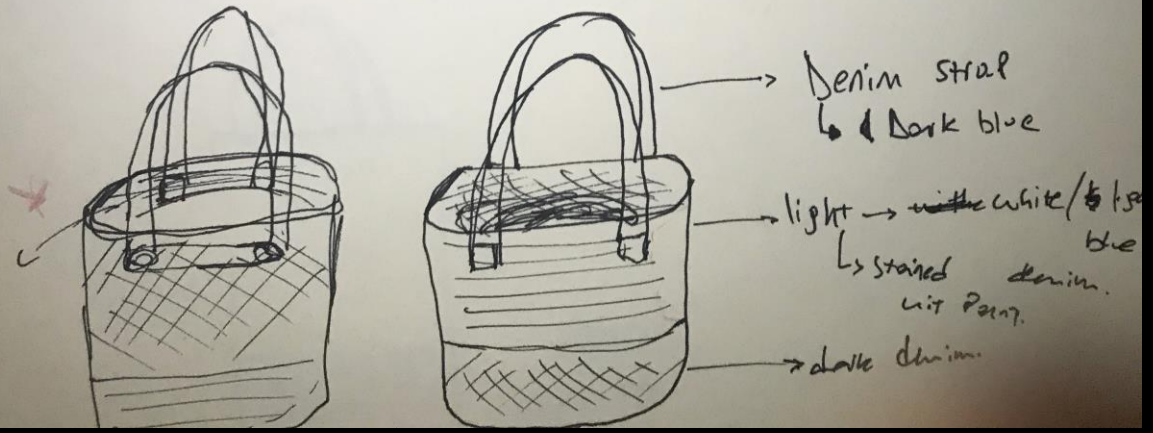

Tote Bag

Reversible

W magnets