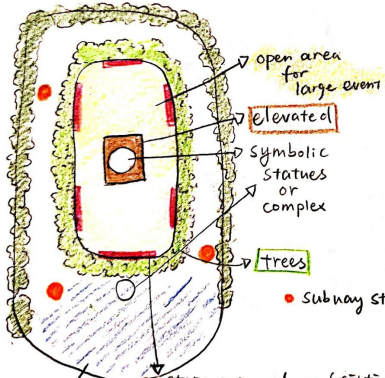

• Separate function area

Extra things

• Fountain

• Lawn

• Designed Lights

• include Store inside of Union Square

• Swings

steps going down (sitting area)
(can be audience seats)
remain open for protest
political purposes

other complex =

use flower pot / trees / sitting tables
to block cars.

Lights

Fountains

Entertainment/child Area

Swings + Moving sitting chairs/tables

Sitting Area

Big lego Area

Intervention ?

Entertainment

- children space
- tunnels
- sitting area
- artistic installation

Sitting

movable/ reshapable

fountains + installation

- Summer = can be a small water park
- Winter = can be a Immersive Installation / sitting area / climbing area