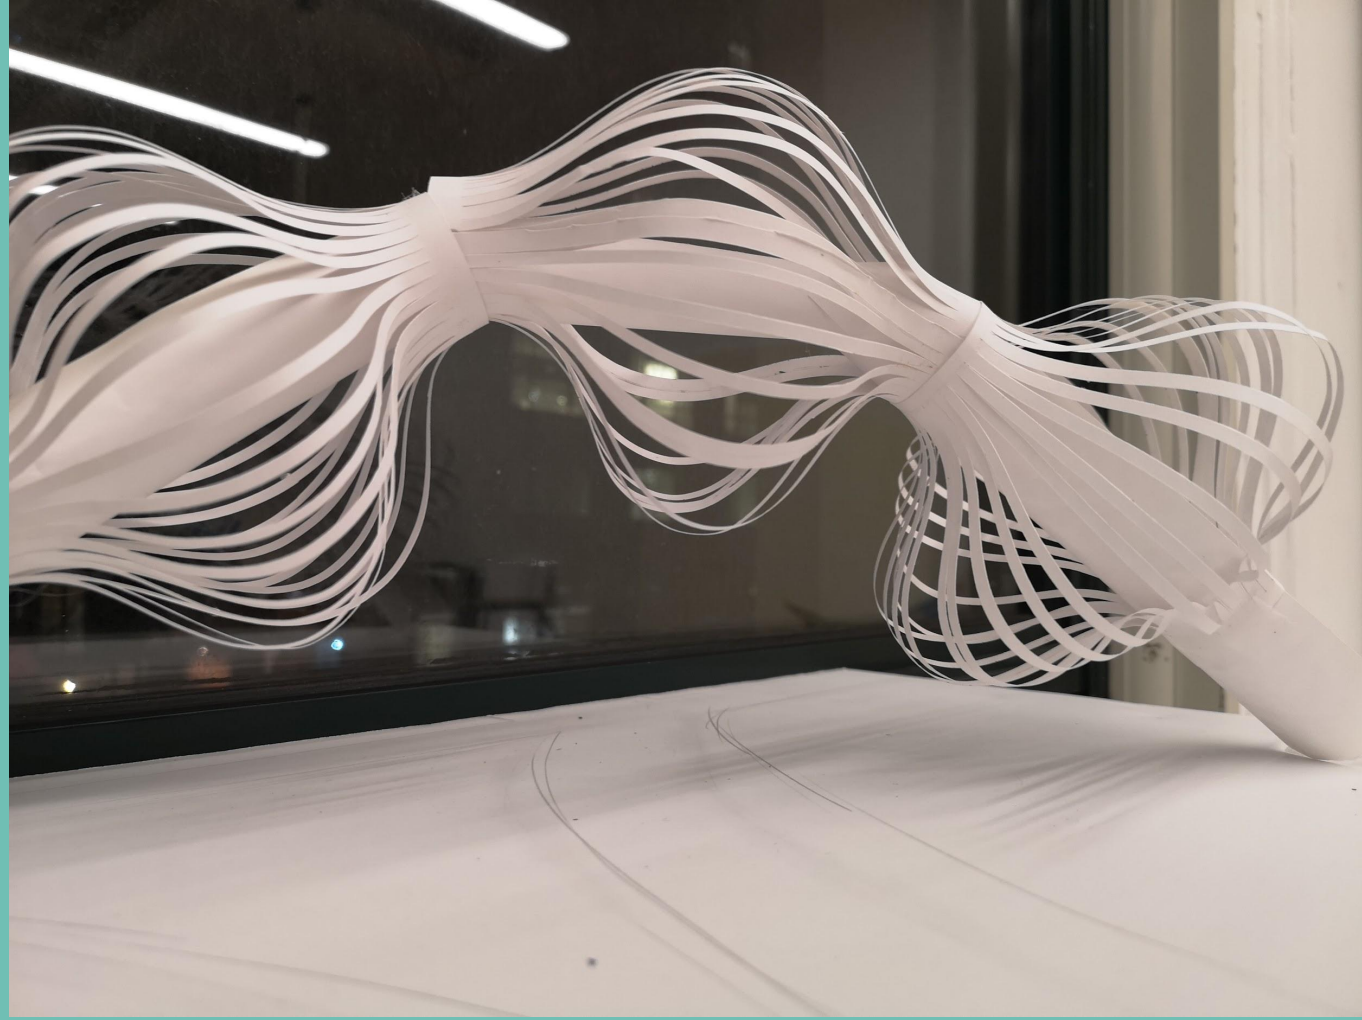

Fragment Model

x4.4