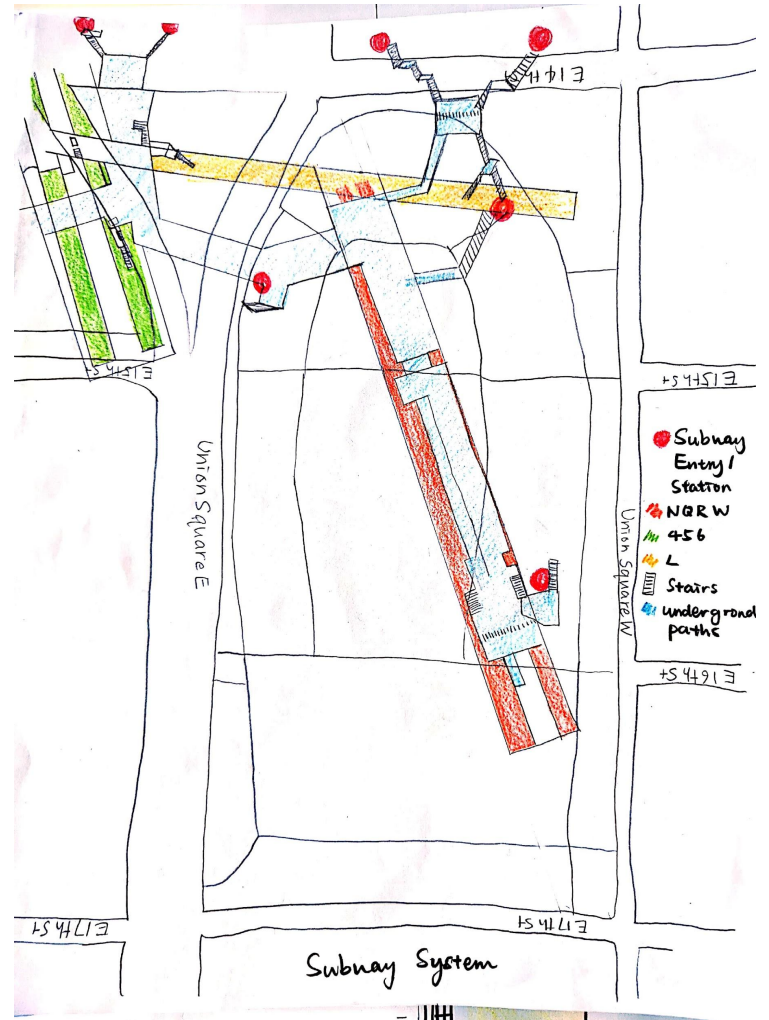

Elena Xinyue Peng

Union Square Intervention:

Lantern-inspired Pedestrian Bridge
Lantern-inspired Pedestrian Bridge
Lantern-inspired Pedestrian Bridge

My thesis.

Shades for Chess + View Platform + Hanging
Garden + Possible Public Space + InstaSpot

= Pedestrian Bridge.

Seminar Topic: Machine Learning

Data broker collect data from social media. All your activities online are being collected and sold to companies.

This bridge have a unique outlook, which can be a new InstaSpot. The photos uploads to social media will be collected and studied.

Site Analysis

Green

Site Analysis

Noise level

Site Analysis

Subway System

Union Square Sketch up.

Things that could be improved (I think)

• Separate function area

Extra things

• Fountain

• Lawn

• Designed Lights

• include Store inside of Union Square

• Swings

steps going down (sitting area)
(can be audience seats)
remain open for protest
political purposes