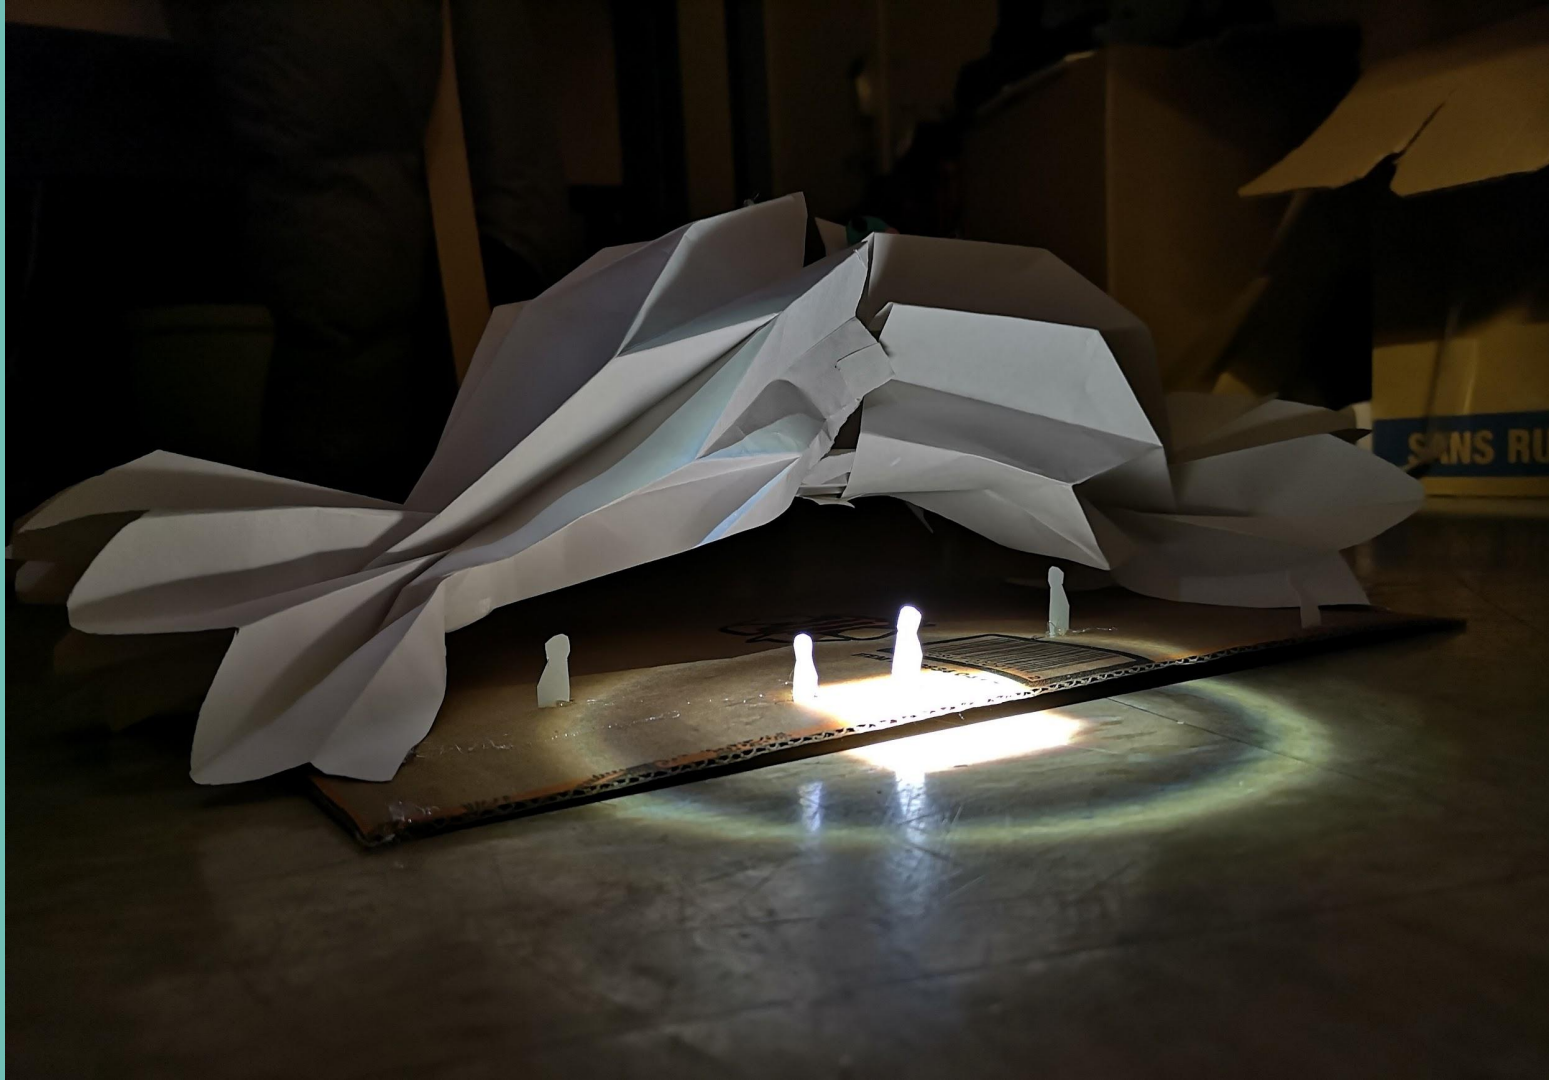

Fragment Model x1