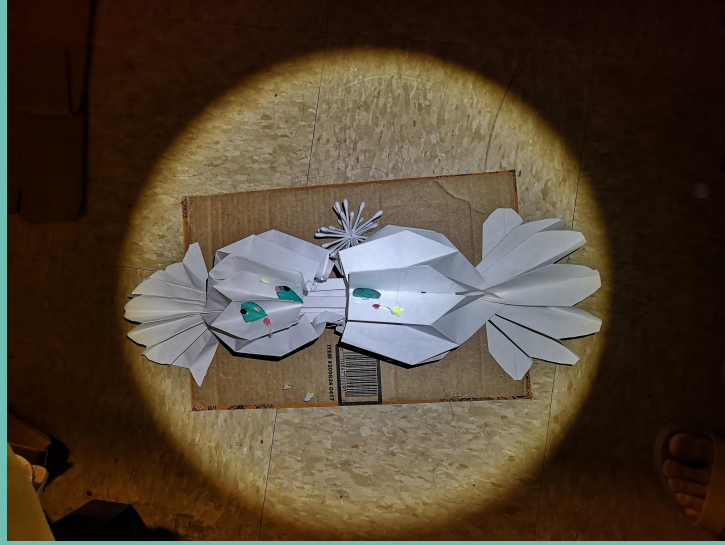

Fragment Model x1