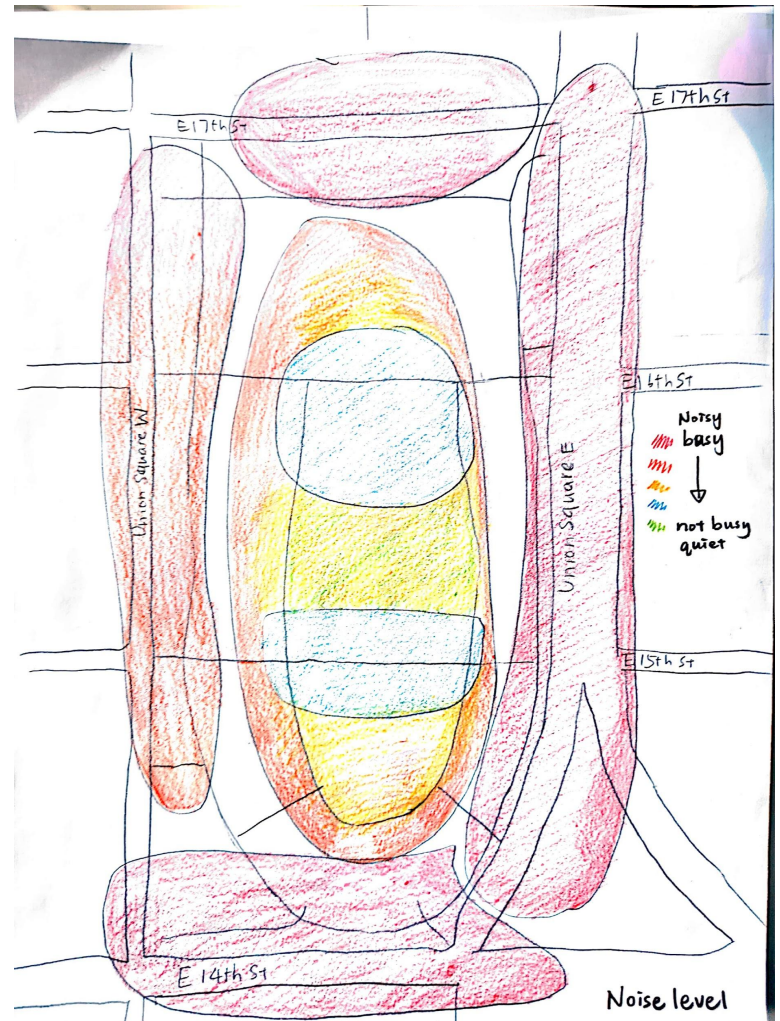

Elena Xinyue Peng

Union Square Intervention:

Lantern-inspired Pedestrian Bridge
Lantern-inspired Pedestrian Bridge
Lantern-inspired Pedestrian Bridge

My thesis.

Shades for Chess + View Platform + Hanging
Garden + Possible Public Space + InstaSpot

= Pedestrian Bridge.

Seminar Topic: Machine Learning

Data broker collect data from social media. All your activities online are being collected and sold to companies.

This bridge have a unique outlook, which can be a new InstaSpot. The photos uploads to social media will be collected and studied.

Site Analysis

Green

Site Analysis

Noise level

Site Analysis

Subway System

Union Square Sketch up.

Things that could be improved (I think)