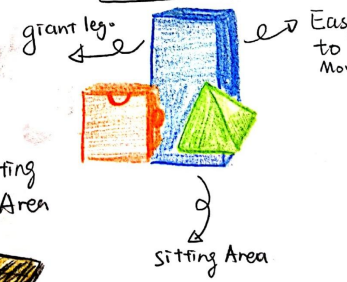

• Separate function area

Extra things

• Fountain

• Lawn

• Designed Lights

• include Store inside of Union Square

• Swings

steps going down (sitting area)
(can be audience seats)
remain open for protest
political purposes

other complex =

use flower pot / trees / sitting tables
to block cars.

Lights

Fountains

Entertainment/child Area

Swings + Moving sitting chairs/tables

Sitting Area

Big lego Area

Intervention ?

Entertainment

- children space
- tunnels
- sitting area
- artistic installation

Sitting

movable/ reshapable

fountains + installation

- Summer = can be a small water park
- Winter = can be a Immersive Installation / sitting area / climbing area

shade area

or

(2)

- * fast, safe and adaptive to weather condition
- * It doesn't take up ground space
- * for worker
- * chess people

Above the ground structure

triangle structure

Location: facing E 14th St.