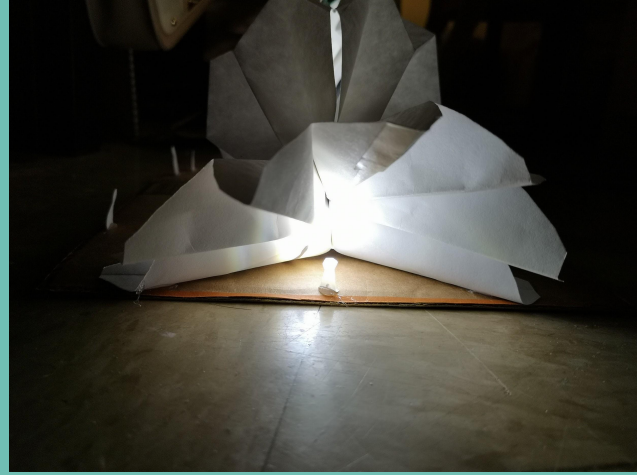

Fragment Model x1